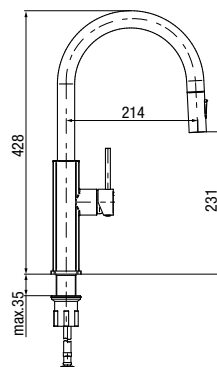

RAVIO

- EN Single lever kitchen Mixer with the pull-out head
- DE Stehbatterie mit ausziehbarem Brausekopf
- CZ Baterie stojánková s vytahovací sprchou
- SK Baterie stojánková s vytahovací sprchou
- RO Baterie bucătărie cu pipă extractabilă
- SR Stojeća baterija za sudoperu sa tušem na izvlačenje

	Brushed Steel	2426010-SB
	Black	2426010-MBK
	Brushed Gold	2426010-BAPV
	Gun Metal	2426010-GMV

type	standing
installation	one-hole
cartridge	Ø35
flow class	Z
aerator	28 mm pull-out spray
hoses / connection	G 3/8 M8x1; quick connecting hose M8x1
material of the body	stainless steel
additional fittings	connection hoses 450 mm; quick connecting hose 300mm