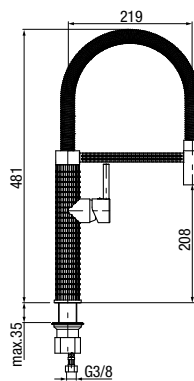

OCHITO

EN	Standing telescope kitchen mixer
DE	Küchen-Teleskop- Standmischbatterie
CZ	Stojánková teleskopická kuchyňská baterie
SK	Kuchynská batéria stojanková teleskopická
RO	Baterie pentru bucătărie cu pipă telescopică
SR	Stojeća baterija (teleskop)

	Chrome	2426030-CHR
	Black	2426030-MBK
	Gun Metal	2426030-GMV

type	standing
installation	one-hole
cartridge	Ø35
flow class	Z
aerator	M21,5x1
hoses / connection	G3/8 M10x1
material of the body	brass
additional fittings	connection hoses 450 mm