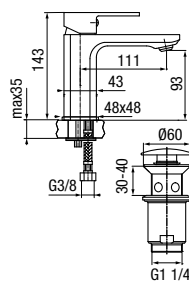

	Chrome	<b>2454900</b>
	Black	<b>2455900</b>
	Gold	<b>2455800</b>

type	standing
installation	one-hole
cartridge	Ø35
flow class	Z
aerator	M24×1
hoses / connection	G3/8 M10×1
material of the body	brass
additional fittings	connection hoses 400 mm, click-clack waste