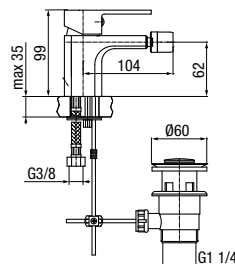

LOFT

- EN Wall mounted Bidet Mixer
- DE Bidetmischer zur Wandmontage
- CZ Bidetová baterie podomítková
- SK Bidetová batéria podomietková
- RO Baterie bideu încastrată
- SR Zidni mikser za bide

	Chrome	2454560-CHR
	Black	2454560-MBK
	Gold	2454560-GPV

type	embedded
installation	concealed
cartridge	Ø25
flow class	Z
aerator	-
hoses / connection	G 1/2
material of the body	brass
additional fittings	hand shower, hose 1500 mm