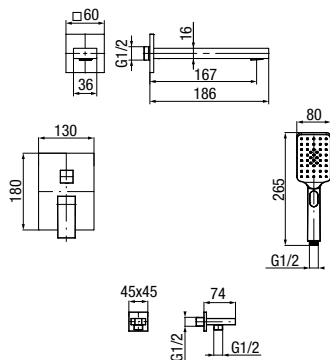

VARSO

- EN Concealed shower set
- DE Duschsets, Unterputz
- CZ Sprchovací souprava pod omítku
- SK Sprchovací súprava pod omietku
- RO Set de duș încastrat
- SR Set za tuš za ugradnju ispod žbuke

	Chrome	2426940-CHR
	Black	2426940-MBK
	Brushed Gold	2426940-BAPV

type	embedded
installation	concealed
cartridge	Ø35
flow class	S/S
aerator	-
hoses / connection	G1/2
material of the body	brass
additional fittings	shower head, shower arm, hand shower, wall supply elbow, hose 1500 mm