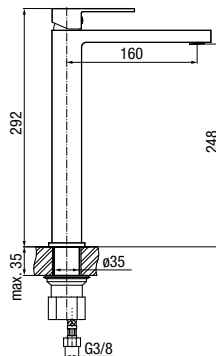

ARS

EN	Washbasin high mixer
DE	De Hohe Waschtisch-Standmischbatterie
CZ	Umyvadlová baterie stojánková
SK	Stojanková umývadlová batéria
RO	Baterie stativă înaltă pentru lavoar
SR	Stojeća baterija za umivaonik sa automatskim čepom (visoka)

	Chrome	2420360
	Black	2420410
	Brushed Gold	2420460
	Satin Copper	2420510
	Gun Metal	2419860

type	standing, tall
installation	one-hole
cartridge	Ø26
flow class	Z
aerator	M24×1
hoses / connection	G3/8 M10×1
material of the body	brass
additional fittings	connection hoses 450 mm

ARS

EN	Concealed wall-mounted basin mixer with spout
DE	Waschtischbatterie für Wandmontage mit Auslauf
CZ	Podomítková umyvadlová baterie, s výtokovým ramenem
SK	Umyvadlová podomietková batéria s výtokovým ramenom
RO	Baterie lavoar cu montaj îngropat, pe perete
SR	Zidna podžbukna miješalica za umivaonik sa izljevom

	Chrome	2420390
	Black	2420440
	Brushed Gold	2420490
	Satin Copper	2420540
	Gun Metal	2419890

type	embedded
installation	concealed
cartridge	Ø35
flow class	Z
aerator	M24×1
hoses / connection	–
material of the body	brass
additional fittings	–