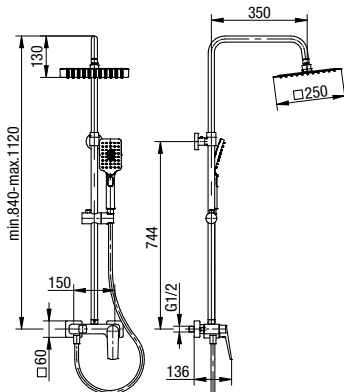

SOHO

- EN Shower column with a shower mixer
- DE Duschsäule mit Duscharmatur
- CZ Sprchový sloup se sprchovou baterií
- SK Sprchový stĺp s batériou
- RO Coloană de duș
- SR Tuš kolona sa baterijom za tuš

	Chrome	2417280
	Black	2417380

type	embedded
installation	two-hole
cartridge	Ø35
flow class	A/A
aerator	-
hoses / connection	G 1/2
material of the body	brass
additional fittings	shower head, hand shower, hose 1500 mm

SOHO

- EN Shower column with a bath spout
- DE Duschsäule mit Wannenauslauf
- CZ Sprchový sloup s vanovým výtokem
- SK Sprchový stĺp s vaňovou výlevkou
- RO Coloană de duș cu trei funcții
- SR Tuš kolona sa izlivom za kadu

	Chrome	2417290
	Black	2417390

type	embedded
installation	two-hole
cartridge	Ø35
flow class	B/A/Z
aerator	M24x1
hoses / connection	G 1/2
material of the body	brass
additional fittings	shower head, hand shower, hose 1500 mm

SOHO

- EN Wall mounted Bidet Mixer
- DE Bidetmischer zur Wandmontage
- CZ Bidetová baterie podomítková
- SK Bidetová batéria podomietková
- RO Baterie bideu încastrată
- SR Zidni mikser za bide

	Chrome	2417170-CHR
	Black	2417170-MBK

type	embedded
installation	concealed
cartridge	Ø25
flow class	Z
aerator	-
hoses / connection	G 1/2
material of the body	brass
additional fittings	hand shower, hose 1500 mm