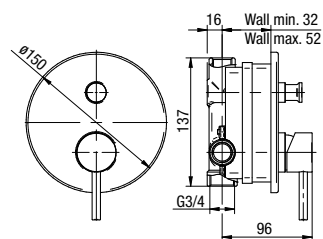

ALLORA

ALLORA

- EN Freestanding bathtub mixer
- DE Freistehende Badewannenarmatur
- CZ Stojánková vanová baterie
- SK Voľne stojaca vaňová batéria
- RO Baterie freestanding pentru cada
- SR Samostojeća slavina za kadu

	Chrome	2416970-CHR
	Black	2416970-MBK
	Brushed Gold	2416970-BAPV
	Satin Copper	2416970-SCPV
	Gun Metal	2416970-GMV

type	standing
installation	one-hole
cartridge	Ø35
flow class	B/S
aerator	M28x1
hoses / connection	-
material of the body	brass
additional fittings	hand shower, hose 1500 mm

ALLORA

- EN Concealed bathtub and shower mixer tap
- DE Dusch- und Badewannenarmatur, Unterputz
- CZ Vanově-sprchová baterie - sprchová podomítková
- SK Vaňovo-sprchová batéria podomietková
- RO Baterie încastată pentru cadă și duș
- SR Baterija za tuš i kadu za ugradnju ispod žbuke

	Chrome	2413080-CHR
	Black	2413080-MBK
	Brushed Gold	2413080-BAPV
	Satin Copper	2413080-SCPV
	Gun Metal	2413080-GMV

type	embedded
installation	concealed
cartridge	Ø35
flow class	B/S
aerator	-
hoses / connection	G1/2
material of the body	brass
additional fittings	-