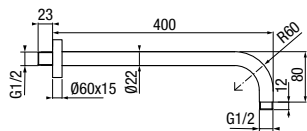

ROUND

- EN Wall-mounted shower arm
- DE Wandduscharme
- CZ Rameno sprchy na stěnu
- SK Rameno sprchy na stenu
- RO Braț pentru duș încastrat
- SR Izljevna cijev vanjska

	Chrome	2448460
	Black	2444660
	Brushed Gold	2448460-BAPV
	Satin Copper	2448460-SCPV
	Gun Metal	2448460-GMV

dimensions	400 mm
hoses / connection	G 1/2
material of the body	brass

ROUND

- EN Wall supply elbow
- DE Eckventil
- CZ Rohová spojka
- SK Rohová spojka
- RO Cot racord duș
- SR Kutni priključak

	Chrome	2448300
	Black	2444680

hoses / connection	G 1/2
material of the body	brass

ROUND PLUS

- EN Wall bracket for hand shower
- DE Eckventil
- CZ Rohová spojka
- SK Rohová spojka
- RO Cot racord duș, cu suport pară duș
- SR Kutni priključak

	Chrome	2448310
	Black	2444670
	Brushed Gold	2448310-BAPV
	Satin Copper	2448310-SCPV
	Gun Metal	2448310-GMV

hoses / connection	G 1/2
material of the body	brass