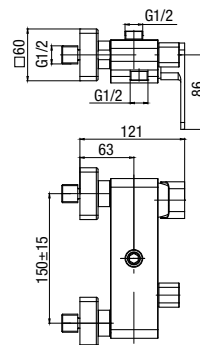

LOFT

- EN Wall mounted bath mixer
- DE Badewannen-Wand-Mischbatterie
- CZ Vanová baterie nástěnná
- SK Vaňová batéria
- RO Baterie pentru cadă/duș cu montaj pe perete
- SR Zidna baterija za kadu

	Chrome	2454930
	Black	2455920
	Gold	2455810

type	embedded
installation	two-hole
cartridge	Ø35
flow class	B/B
aerator	M28x1
hoses / connection	G1/2
material of the body	brass
additional fittings	-

LOFT

- EN Wall mounted shower mixer
- DE Brause-Wand-Mischbatterie
- CZ Sprchová baterie nástěnná
- SK Sprchová batéria
- RO Baterie pentru duș cu montaj pe perete
- SR Zidna baterija za tuš

	Chrome	2454940
	Black	2455930
	Gold	2455820

type	embedded
installation	two-hole
cartridge	Ø35
flow class	B
aerator	-
hoses / connection	G1/2
material of the body	brass
additional fittings	-

LOFT

- EN Wall-mounted shower mixer, 2-outlet, with top connection
- DE 2-Funktions-Wand-Duscharmatur mit oberem Anschluss
- CZ 2-funkční nástěnná sprchová baterie s horním připojením
- SK Nástěnná sprchová batéria 2-funkčná s horným pripojením
- RO Baterie pentru duș cu montaj pe perete, cu două ieșiri
- SR Zidna baterija za tuš sa 2 funkcije i gornjim priključkom

	Chrome	2455760

type	embedded
installation	two-hole
cartridge	Ø35
flow class	A/A
aerator	-
hoses / connection	G1/2
material of the body	brass
additional fittings	-