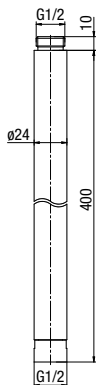

EXTEND

- EN Extension for Shower column
- DE Verlängerungselement für eine Duschsäule
- CZ Prodlužovací díl ke sprchovému setu
- SK Predlžovací prvok sprchového stĺpu
- RO Extensie coloană duș
- SR Produžni element za usponski tuš

	Chrome	2409100
	Black	2409110
	Brushed Gold	2409120
	Satin Copper	2409130
	Gold	2409140
	Gun Metal	2409150

material of the body stainless steel

VERA

- EN 3-function shower set
- DE Punkt-Duschsatz mit 3 Funktionen
- CZ Sprchovací souprava bodová 3 funkční
- SK Sprchovacia súprava bodová 3 funkčná
- RO Set pară duș cu trei funcții
- SR Fiksni držač za tuš - 3 funkcije

	Chrome	2449550
flow class	Z	
hoses / connection	G 1/2	
material of the body	brass	
additional fittings	hand shower, wall bracket, hose 1500 mm