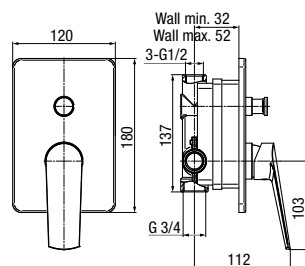

SOHO

- EN 3-function concealed mixer
- DE 3 Funktion. Unterputz Mischer
- CZ Baterie sprchová – podomítková 3 funkčním přepínačem
- SK Batéria sprchová – podomietková 3 funkčným prepínačom
- RO Baterie încastrată 3 funcții
- SR Baterija za ugradnju ispod žbuke 3 funkcija

	Chrome	2417270
	Black	2417370

type	embedded
installation	concealed
cartridge	Ø35
flow class	B/B/B
aerator	-
hoses / connection	G1/2
material of the body	brass
additional fittings	-