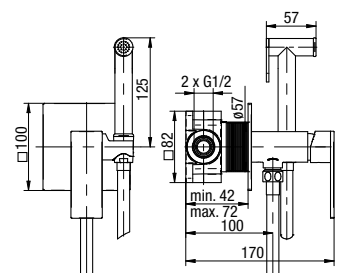

VARSO

- EN Wall mounted Bidet Mixer
- DE Bidetmischer zur Wandmontage
- CZ Bidetová baterie podomítková
- SK Bidetová batéria podomietková
- RO Baterie bideu încastrată
- SR Zidni mikser za bide

	Chrome	2426930-CHR
	Black	2426930-MBK
	Brushed Gold	2426930-BAPV

type	embedded
installation	concealed
cartridge	Ø25
flow class	Z
aerator	-
hoses / connection	G 1/2
material of the body	brass
additional fittings	hand shower, hose 1500 mm