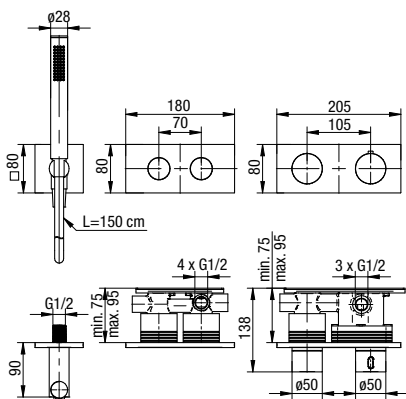

ALLORA

- EN 3-function concealed thermostatic set
- DE 3-Funktions Unterputz Thermostat Set
- CZ 3-funkční podomítkový termostatický set
- SK 3-funkčná skrytá termostatická súprava
- RO Set de duș termostatic, încadrat cu trei funcții
- SR Skrivni termostatski set sa 3 funkcije

	Chrome	2413180-CHR
	Black	2413180-MBK
	Brushed Gold	2413180-BAPV
	Satin Copper	2413180-SCPV
	Gun Metal	2413180-GMV

type	embedded
installation	concealed
cartridge	thermostatic regulator
flow class	S/S/A
aerator	-
hoses / connection	G 1/2
material of the body	brass
additional fittings	hand shower, hose 1500 mm