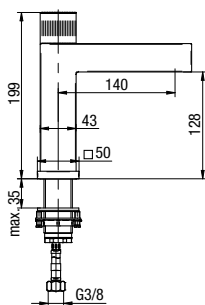

VARSO

- EN Washbasin mixer
- DE Waschtisch-Standmischbatterie
- CZ Umyvadlová baterie stojánková
- SK Stojanková umývadlová batéria
- RO Baterie stativă pentru lavoar
- SR Stojeća baterija za umivaonik

	Chrome	2417900
	Black	2417910
	Brushed Gold	2417920

type	standing
installation	one-hole
cartridge	Ø25
flow class	A
aerator	29,8x7,8
hoses / connection	G3/8 M10x1
material of the body	brass
additional fittings	connection hoses 450 mm

VARSO

- EN Washbasin high mixer
- DE De Hohe Waschtisch-Standmischbatterie
- CZ Umyvadlová baterie stojánková
- SK Stojanková umývadlová batéria
- RO Baterie stativă înaltă pentru lavoar
- SR Stojeća baterija za umivaonik sa automatskim čepom (visoka)

	Chrome	2417950
	Black	2417960
	Brushed Gold	2417970

type	standing, tall
installation	one-hole
cartridge	Ø25
flow class	A
aerator	29,8x7,8
hoses / connection	G3/8 M10x1
material of the body	brass
additional fittings	connection hoses 450 mm

VARSO

- EN Concealed wall-mounted basin mixer with spout
- DE Waschtischbatterie für Wandmontage mit Auslauf
- CZ Podomítková umyvadlová baterie, s výtokovým ramenem
- SK Umyvadlová podomietková batéria s výtokovým ramenom
- RO Baterie lavoar cu montaj îngropat, pe perete
- SR Zidna podžbukna miješalica za umivaonik sa izljevom

	Chrome	2426900-CHR
	Black	2426900-MBK
	Brushed Gold	2426900-BAPV

type	embedded
installation	concealed
cartridge	Ø35
flow class	Z
aerator	M24x1
hoses / connection	-
material of the body	brass
additional fittings	-