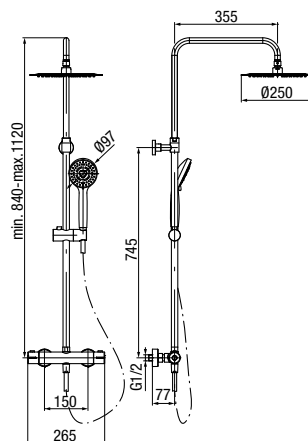

DIYA

SERIES

It reflects the atmosphere of a refined spa – serene, calming and refined in every detail. Perfectly suited to spaces where the shower takes centre stage.

A thermostatic tap maintains a stable water temperature, creating a sense of comfort and reassurance. Relaxation begins in an instant.