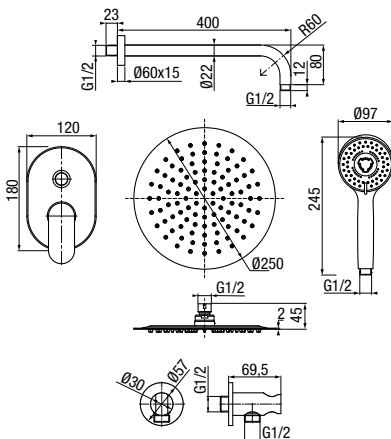

DIONE

Inspired by experience – by moments when comfort and calm are all that matter. Its understated aesthetic encourages relaxation and a sense of security, allowing you to fully immerse yourself in the sensory experience. DIONE accompanies your daily moments of relaxation.