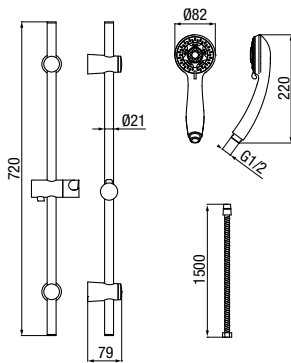

FARO

- EN 5-function shower set with soap dish
- DE Verschiebbare Dusche mit 5 Funktionen mit Seifenschale
- CZ Posuvná sprcha 5 funkční s mýdelkou
- SK Posuvná sprcha 5 funkčná s mýdelničkou
- RO Set pentru duș cu trei funcții
- SR Pomični tuš - 5 funkcija sa držačem za sapun

Chrome **2449960**

flow class	Z
hoses / connection	G 1/2
material of the body	stainless steel / ABS
additional fittings	hand shower, shower bar, hose 1500 mm

COOL

- EN 3-function shower set with soap dish
- DE Verschiebbare Dusche mit 3 Funktionen, mit Seifenschale
- CZ Posuvná sprcha 3 funkční s mýdelkou
- SK Posuvná sprcha 3 funkčná s mydelničkou
- RO Set pentru duș cu trei funcții
- SR Pomični tuš - 3 funkcije sa držačem za sapun

Chrome **2449940**

flow class	Z
hoses / connection	G 1/2
material of the body	stainless steel / ABS
additional fittings	hand shower, shower bar, hose 1500 mm

COMODO

- EN Adjustable height hand shower grip
- DE Shiegegriff
- CZ Soupatkový uchyť
- SK Posuvacovy uchyť
- RO Suport ajustabil pentru pară duș
- SR Tuș panel

Chrome **2600750**

material of the body	brass / ABS