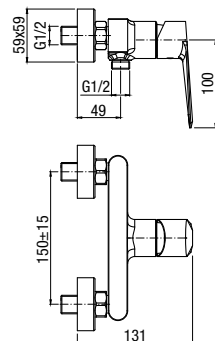

ESTO

- EN Wall mounted bath mixer
- DE Badewannen-Wand-Mischbatterie
- CZ Vanová baterie nástěnná
- SK Vaňová batéria
- RO Baterie pentru cadă/duș cu montaj pe perete
- SR Zidna baterija za kadu

	Chrome	2414220
	Black	2414320

type	embedded
installation	two-hole
cartridge	Ø35
flow class	B/B
aerator	M24x1
hoses / connection	G1/2
material of the body	brass
additional fittings	-

ESTO

- EN Wall mounted shower mixer
- DE Brause-Wand-Mischbatterie
- CZ Sprchová baterie nástěnná
- SK Sprchová batéria
- RO Baterie pentru duș cu montaj pe perete
- SR Zidna baterija za tuš

	Chrome	2414230
	Black	2414330

type	embedded
installation	two-hole
cartridge	Ø35
flow class	B
aerator	-
hoses / connection	G1/2
material of the body	brass
additional fittings	-