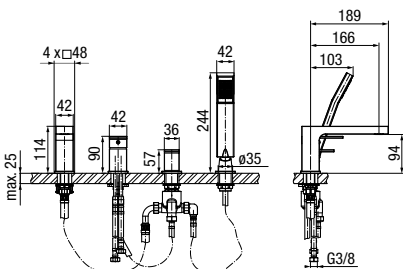

The versatility of the collection is highlighted by a range of refined finish options. Each mixer and set is available in four finishes: Chrome, Black, Satin Copper, Brushed Gold and Gun Metal.

The latter three are created using advanced PVD technology – an innovative coating process that ensures exceptional durability and resistance. The resulting finishes combine distinctive aesthetics with a modern, premium character.