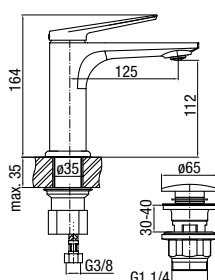

A soft, aerated stream of water gently envelops your hands, enhancing everyday comfort while reducing water consumption. The integrated aerator optimises flow efficiency, making even the most frequent daily tasks more sustainable.

The environmentally conscious SAVE MONEY aerator, classified in water flow class Z, ensures that washbasin mixers use less than 9 litres of water per minute. This solution helps reduce water consumption, benefiting both the environment and your household budget.

SOHO

- EN Washbasin mixer with pop-up drain
- DE Waschtisch-Standmischbatterie mit automatischer Ablaufgarnitur
- CZ Umyvadlová baterie stojánková s vypouštěcím
- SK Stojanková umývadlová batéria s uzáverom
- RO Baterie stativă pentru lavoar
- SR Stojeća baterija za umivaonik sa ispustom

	Chrome	2417200
	Black	2417300

type	standing
installation	one-hole
cartridge	Ø35
flow class	Z
aerator	M24×1
hoses / connection	G3/8 M10×1
material of the body	brass
additional fittings	connection hoses 450 mm, click-clack waste

SOHO

- EN Washbasin high mixer
- DE De Hohe Waschtisch-Standmischbatterie
- CZ Umyvadlová baterie stojánková
- SK Stojanková umývadlová batéria
- RO Baterie stativă înaltă pentru lavoar
- SR Stojeća baterija za umivaonik sa automatskim čepom (visoka)

	Chrome	2417210
	Black	2417310

type	standing, tall
installation	one-hole
cartridge	Ø35
flow class	Z
aerator	M24×1
hoses / connection	G3/8 M10×1
material of the body	brass
additional fittings	connection hoses 450 mm