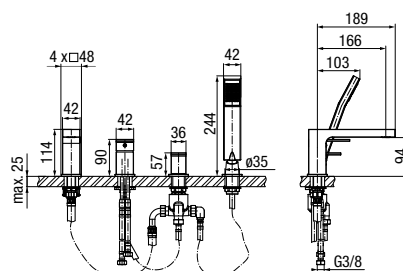

SELECTION OF MODELS

Have you ever dreamt of an interior where you can truly relax? Discover how to design a bathroom that becomes your personal space of comfort – a place for an energising ‘good morning’ and a soothing ‘good night’.

Experience exceptional moments in beautifully designed interiors.

VARSO

- EN Four hole bath mixer with accessories
- DE Badewannen-Vierloch-Standmischbatterie mit Garnitur
- CZ Vanová baterie kompletní
- SK Vaňová batéria - kompletná
- RO Baterie cu montaj pe cadă, 4 piese
- SR Stojeca baterija za kadu (4 otvora) i dodacima

	Chrome	2426950-CHR
	Black	2426950-MBK
	Brushed Gold	2426950-BAPV

type	standing
installation	four-hole
cartridge	Ø35
flow class	B/A
aerator	M24x1
hoses / connection	G1/2
material of the body	brass
additional fittings	hand shower, hose 1500 mm

VARSO

- EN Freestanding bathtub mixer
- DE Freistehende Badewannenarmatur
- CZ Stojánková vanová baterie
- SK Voľne stojaca vaňová batéria
- RO Baterie freestanding pentru cada
- SR Samostojeća slavina za kadu

	Chrome	2426910-CHR
	Black	2426910-MBK
	Brushed Gold	2426910-BAPV

type	standing
installation	one-hole
cartridge	Ø35
flow class	B/A
aerator	M24x1
hoses / connection	–
material of the body	brass / stainless steel
additional fittings	hand shower, hose 1500 mm