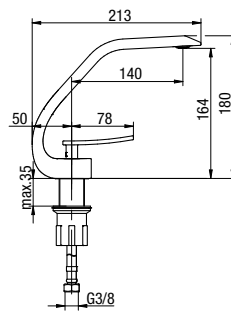

ASSO

EN	Washbasin mixer
DE	Waschtisch-Standmischbatterie
CZ	Umyvadlová baterie stojánková
SK	Stojanková umývadlová batéria
RO	Baterie stativă pentru lavoar
SR	Stojeća baterija za umivaonik

	Chrome	2432452
	Black	2432462
	Brushed Gold	2432472

type	standing
installation	one-hole
cartridge	Ø25
flow class	Z
aerator	M24×1
hoses / connection	G3/8 M10x1
material of the body	brass
additional fittings	connection hoses 450 mm