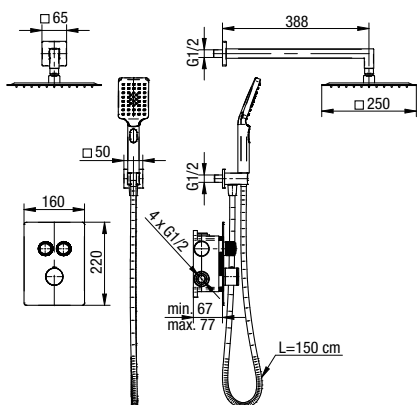

LOFT

- EN Concealed thermostatic set
- DE Unterputz Thermostat Set
- CZ Podomítkový termostatický set
- SK Skrytá termostatická súprava
- RO Set de duș termostatic, încastrat
- SR Skriveni termostatski set

	Chrome	2454360-CHR
	Black	2454360-MBK
	Gold	2454360-GPV

type	embedded
installation	concealed
cartridge	thermostatic regulator
flow class	S/A
aerator	-
hoses / connection	G 1/2
material of the body	brass
additional fittings	shower head, shower arm, hand shower, wall supply elbow, hose 1500 mm

LOFT

- EN 2-function concealed thermostatic set
- DE 2-Funktions Unterputz Thermostat Set
- CZ 2-funkční podomítkový termostatický set
- SK 2-funkční podomítkový termostatický set
- RO Set de duș termostatic, încastrat cu două funcții
- SR Skriveni termostatski set sa 2 funkcije

	Chrome	2453170-CHR
	Black	2453170-MBK
	Gold	2453170-GPV

type	embedded
installation	concealed
cartridge	thermostatic regulator
flow class	S/A
aerator	-
hoses / connection	G 1/2
material of the body	brass
additional fittings	hand shower, hose 1500 mm

LOFT

- EN 3-function concealed thermostatic set
- DE 3-Funktions Unterputz Thermostat Set
- CZ 3-funkční podomítkový termostatický set
- SK 3-funkčná skrytá termostatická súprava
- RO Set de duș termostatic, încastrat cu trei funcții
- SR Skriveni termostatski set sa 3 funkcije

	Chrome	2453180-CHR
	Black	2453180-MBK
	Gold	2453180-GPV

type	embedded
installation	concealed
cartridge	thermostatic regulator
flow class	S/S/A
aerator	-
hoses / connection	G 1/2
material of the body	brass
additional fittings	hand shower, hose 1500 mm