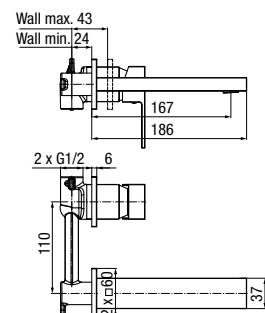

ARS

EN	Washbasin mixer
DE	Waschtisch-Standmischbatterie
CZ	Umyvadlová baterie stojánková
SK	Stojanková umývadlová batéria
RO	Baterie stativă pentru lavoar
SR	Stojeća baterija za umivaonik

	Chrome	2420350
	Black	2420400
	Brushed Gold	2420450
	Satin Copper	2420500
	Gun Metal	2419850

type	standing
installation	one-hole
cartridge	Ø26
flow class	Z
aerator	M24×1
hoses / connection	G3/8 M10×1
material of the body	brass
additional fittings	connection hoses 450 mm

ARS

EN	Washbasin high mixer
DE	De Hohe Waschtisch-Standmischbatterie
CZ	Umyvadlová baterie stojánková
SK	Stojanková umývadlová batéria
RO	Baterie stativă înaltă pentru lavoar
SR	Stojeća baterija za umivaonik sa automatskim čepom (visoka)

	Chrome	2420360
	Black	2420410
	Brushed Gold	2420460
	Satin Copper	2420510
	Gun Metal	2419860

type	standing, tall
installation	one-hole
cartridge	Ø26
flow class	Z
aerator	M24×1
hoses / connection	G3/8 M10×1
material of the body	brass
additional fittings	connection hoses 450 mm

ARS

EN	Concealed wall-mounted basin mixer with spout
DE	Waschtischbatterie für Wandmontage mit Auslauf
CZ	Podomítková umyvadlová baterie, s výtokovým ramenem
SK	Umyvadlová podomietková batéria s výtokovým ramenom
RO	Baterie lavoar cu montaj îngropat, pe perete
SR	Zidna podžbukna miješalica za umivaonik sa izljevom

	Chrome	2420390
	Black	2420440
	Brushed Gold	2420490
	Satin Copper	2420540
	Gun Metal	2419890

type	embedded
installation	concealed
cartridge	Ø35
flow class	Z
aerator	M24×1
hoses / connection	–
material of the body	brass
additional fittings	–