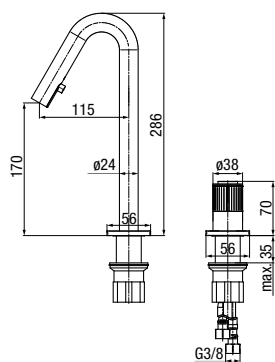

ENKO

EN	2-hole Lavatory Mixer
DE	Waschtisch 2-Loch Batterie
CZ	Baterie umývadlová dvouotvorová
SK	Dvojotvorová umývadlová batéria
RO	Baterie pentru lavoar, două piese
SR	Stojeća baterija (2 otvora)

	Chrome	2417600
	Black	2417610
	Brushed Gold	2417620

type	standing
installation	one-hole
cartridge	Ø30
flow class	Z
aerator	M16.5×1
hoses / connection	G3/8 M10x1
material of the body	brass
additional fittings	connection hoses 450 mm