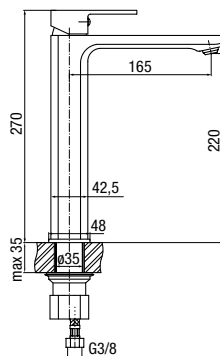

LOFT

- EN Washbasin high mixer
- DE De Hohe Waschtisch-
  Standmischbatterie
- CZ Umyvadlová baterie stojánková
- SK Stojánková umývadlová batéria
- RO Baterie stativă înaltă pentru lavoar
- SR Stojeća baterija za umivaonik sa
  automatskim čepom (visoka)

Chrome **2454730**
Black **2455910**
Gold **2455830**

type	standing, tall
installation	one-hole
cartridge	Ø35
flow class	Z
aerator	M24×1
hoses / connection	G3/8 M10×1
material of the body	brass
additional fittings	connection hoses 400 mm

LOFT

- EN Concealed wall-mounted
  basin mixer with spout
- DE Waschtischbatterie für
  Wandmontage mit Auslauf
- CZ Podomítková umyvadlová
  baterie, s výtokovým ramenem
- SK Umyvadlová podomietková
  batéria s výtokovým ramenom
- RO Baterie lavoar cu montaj
  îngropat, pe perete
- SR Zidna podžbukna miješalica
  za umivaonik sa izjevom

Chrome **2454780**
Black **2455980**
Gold **2455860**

type	embedded
installation	concealed
cartridge	Ø35
flow class	A
aerator	M24×1
hoses / connection	–
material of the body	brass
additional fittings	–