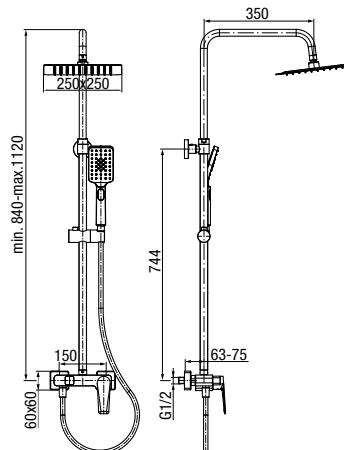

ESTO

- EN Shower column with a shower mixer
- DE Duschsäule mit Duscharmatur
- CZ Sprchový sloup se sprchovou baterií
- SK Sprchový stĺp s batériou
- RO Coloană de duș
- SR Tuš kolona sa baterijom za tuš

	Chrome	2414280
	Black	2414380

type	embedded
installation	two-hole
cartridge	Ø35
flow class	A/A
aerator	-
hoses / connection	G 1/2
material of the body	brass
additional fittings	shower head, hand shower, hose 1500 mm