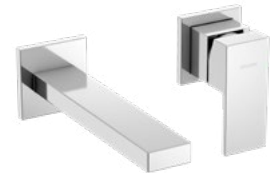

ARS

EN	Washbasin high mixer
DE	De Hohe Waschtisch-Standmischbatterie
CZ	Umyvadlová baterie stojánková
SK	Stojanková umývadlová batéria
RO	Baterie stativă înaltă pentru lavoar
SR	Stojeća baterija za umivaonik sa automatskim čepom (visoka)

	Chrome	2420360
	Black	2420410
	Brushed Gold	2420460
	Satin Copper	2420510
	Gun Metal	2419860

type	standing, tall
installation	one-hole
cartridge	Ø26
flow class	Z
aerator	M24×1
hoses / connection	G3/8 M10×1
material of the body	brass
additional fittings	connection hoses 450 mm

ARS

EN	Concealed wall-mounted basin mixer with spout
DE	Waschtischbatterie für Wandmontage mit Auslauf
CZ	Podomítková umyvadlová baterie, s výtokovým ramenem
SK	Umyvadlová podomietková batéria s výtokovým ramenom
RO	Baterie lavoar cu montaj îngropat, pe perete
SR	Zidna podžbukna miješalica za umivaonik sa izljevom

	Chrome	2420390
	Black	2420440
	Brushed Gold	2420490
	Satin Copper	2420540
	Gun Metal	2419890

type	embedded
installation	concealed
cartridge	Ø35
flow class	Z
aerator	M24×1
hoses / connection	–
material of the body	brass
additional fittings	–