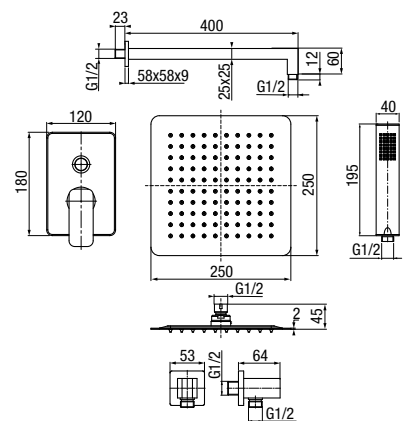

LOFT

- EN Concealed shower set
- DE Duschsets, Unterputz
- CZ Sprchovací souprava pod omítku
- SK Sprchovací súprava pod omietku
- RO Set de duș încastrat
- SR Set za tuš za ugradnju ispod žbuke

	Chrome	2454570-CHR
	Black	2454570-MBK
	Gold	2454570-GPV

type	embedded
installation	concealed
cartridge	Ø35
flow class	A/Z
aerator	-
hoses / connection	G1/2
material of the body	brass
additional fittings	shower head, shower arm, hand shower, wall supply elbow, hose 1500 mm