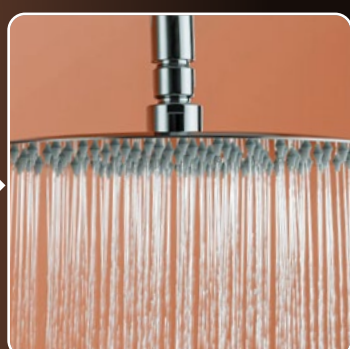

GREAT VIBE

A refined composition that enchants with its elegance and leaves a lasting impression.