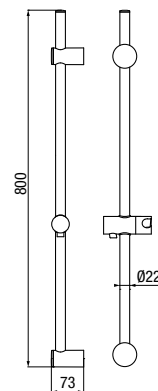

FARO

- EN 5-function shower set with soap dish
- DE Verschiebbare Dusche mit 5 Funktionen mit Seifenschale
- CZ Posuvná sprcha 5 funkční s mýdelkou
- SK Posuvná sprcha 5 funkčná s mýdelničkou
- RO Set pentru duș cu trei funcții
- SR Pomični tuš - 5 funkcija sa držačem za sapun

Chrome **2449960**

flow class	Z
hoses / connection	G 1/2
material of the body	stainless steel / ABS
additional fittings	hand shower, shower bar, hose 1500 mm

COOL

- EN 3-function shower set with soap dish
- DE Verschiebbare Dusche mit 3 Funktionen, mit Seifenschale
- CZ Posuvná sprcha 3 funkční s mýdelkou
- SK Posuvná sprcha 3 funkčná s mydelničkou
- RO Set pentru duș cu trei funcții
- SR Pomični tuš - 3 funkcije sa držačem za sapun

Chrome **2449940**

flow class	Z
hoses / connection	G 1/2
material of the body	stainless steel / ABS
additional fittings	hand shower, shower bar, hose 1500 mm

COMODO

- EN Adjustable height hand shower grip
- DE Shiegegriff
- CZ Soupatkový uchyť
- SK Posuvacovy uchyť
- RO Suport ajustabil pentru pară duș
- SR Tuș panel

Chrome **2600750**

material of the body	brass / ABS