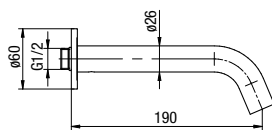

ALLORA

- EN Concealed 2-outlet set with a bath spout
- DE 2-Funktions-Unterputzset mit Wannenauslauf
- CZ 2-funkční podomítkový set s vanovým výtokem
- SK Podomietková súprava 2-funkčná s vanovou výlevkou
- RO Set de duș încastat cu pipă de cadă
- SR Ugradni set sa 2 funkcije i izlivom za kadu

	Chrome	2413150-CHR
	Black	2413150-MBK
	Brushed Gold	2413150-BAPV
	Satin Copper	2413150-SCPV
	Gun Metal	2413150-GMV

type	embedded
installation	concealed
cartridge	Ø35
flow class	B/B
aerator	M24x1
hoses / connection	G1/2
material of the body	brass
additional fittings	hand shower, hose 1500 mm