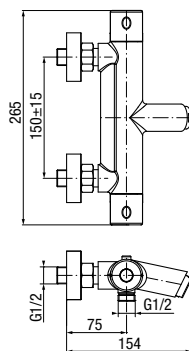

ESTILL

- EN Thermostatic bath mixer
- DE Badewannen-Thermostat-Mischbatterie
- CZ Termostatické baterie vanová (bez vybavení)
- SK Termostatická vaňová batéria (bez príslušenstva)
- RO Baterie termostatică pentru cadă
- SR Termostatička mješalica za kadu

Chrome **2447160**

type	embedded
installation	two-hole
cartridge	thermostatic regulator
flow class	B/C
aerator	M28x1
hoses / connection	G1/2
material of the body	brass