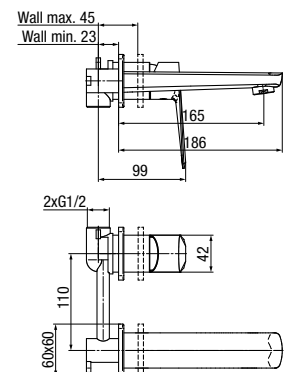

ESTO

- EN Washbasin mixer with pop-up drain
- DE Waschtisch-Standmischbatterie mit automatischer Ablaufgarnitur
- CZ Umyvadlová baterie stojánková s vypouštěcím
- SK Stojanková umývadlová batéria s uzáverom
- RO Baterie stativă pentru lavoar
- SR Stojeca baterija za umivaonik sa ispustom

	Chrome	2414200
	Black	2414300

type	standing
installation	one-hole
cartridge	Ø35
flow class	Z
aerator	M24×1
hoses / connection	G3/8 M10×1
material of the body	brass
additional fittings	connection hoses 450 mm, click-clack waste

ESTO

- EN Washbasin high mixer
- DE De Hohe Waschtisch-Standmischbatterie
- CZ Umyvadlová baterie stojánková
- SK Stojanková umývadlová batéria
- RO Baterie stativă înaltă pentru lavoar
- SR Stojeca baterija za umivaonik sa automatskim čepom (visoka)

	Chrome	2414210
	Black	2414310

type	standing, tall
installation	one-hole
cartridge	Ø35
flow class	Z
aerator	M24×1
hoses / connection	G3/8 M10×1
material of the body	brass
additional fittings	connection hoses 450 mm

ESTO

- EN Concealed wall-mounted basin mixer with spout
- DE Waschtischbatterie für Wandmontage mit Auslauf
- CZ Podomítková umyvadlová baterie, s výtokovým ramenem
- SK Umyvadlová podomietková batéria s výtokovým ramenom
- RO Baterie lavoar cu montaj îngropat, pe perete
- SR Zidna podžbukna miješalica za umivaonik sa izljevom

	Chrome	2414260
	Black	2414360

type	embedded
installation	concealed
cartridge	Ø35
flow class	A
aerator	M24×1
hoses / connection	–
material of the body	brass
additional fittings	–