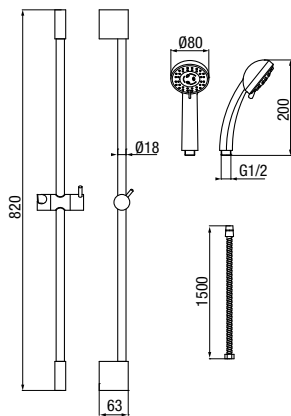

COOL

- EN 3-function shower set with soap dish
- DE Verschiebbare Dusche mit 3 Funktionen, mit Seifenschale
- CZ Posuvná sprcha 3 funkční s mýdelkou
- SK Posuvná sprcha 3 funkčná s mydelničkou
- RO Set pentru duș cu trei funcții
- SR Pomični tuš - 3 funkcije sa držačem za sapun

Chrome **2449940**

flow class	Z
hoses / connection	G 1/2
material of the body	stainless steel / ABS
additional fittings	hand shower, shower bar, hose 1500 mm