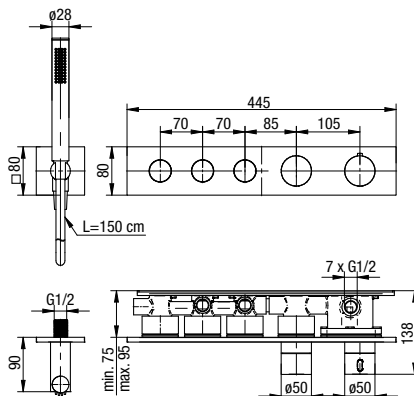

ARS

- EN 2-function concealed thermostatic set
- DE 2-Funktions Unterputz Thermostat Set
- CZ 2-funkční podomítkový termostatický set
- SK 2-funkční podomítkový termostatický set
- RO Set de duș termostatic, încastrat cu două funcții
- SR Skrivni termostatski set sa 2 funkcije

	Chrome	2421650-CHR
	Black	2421650-MBK
	Brushed Gold	2421650-BAPV
	Satin Copper	2421650-SCPV
	Gun Metal	2421650-GMV

type	embedded
installation	concealed
cartridge	thermostatic regulator
flow class	S/A
aerator	-
hoses / connection	G 1/2
material of the body	brass
additional fittings	hand shower, hose 1500 mm

ARS

- EN 3-function concealed thermostatic set
- DE 3-Funktions Unterputz Thermostat Set
- CZ 3-funkční podomítkový termostatický set
- SK 3-funkčná skrytá termostatická súprava
- RO Set de duș termostatic, încastrat cu trei funcții
- SR Skrivni termostatski set sa 3 funkcije

	Chrome	2421660-CHR
	Black	2421660-MBK
	Brushed Gold	2421660-BAPV
	Satin Copper	2421660-SCPV
	Gun Metal	2421660-GMV

type	embedded
installation	concealed
cartridge	thermostatic regulator
flow class	S/S/A
aerator	-
hoses / connection	G 1/2
material of the body	brass
additional fittings	hand shower, hose 1500 mm

ARS

- EN Concealed thermostatic set
- DE Unterputz Thermostat Set
- CZ Podomítkový termostatický set
- SK Skrytá termostatická súprava
- RO Set de duș termostatic, încastrat
- SR Skrivni termostatski set

	Chrome	2420100-CHR
	Black	2420100-MBK
	Brushed Gold	2420100-BAPV
	Satin Copper	2420100-SCPV
	Gun Metal	2420100-GMV

type	embedded
installation	concealed
cartridge	thermostatic regulator
flow class	S/A
aerator	-
hoses / connection	G 1/2
material of the body	brass
additional fittings	shower head, shower arm, hand shower, wall supply elbow, hose 1500 mm