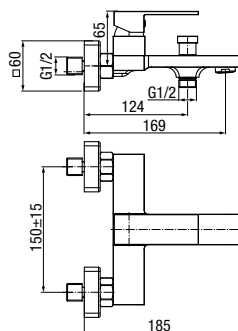

ARS

- EN Wall mounted bath mixer
- DE Badewannen-Wand-Mischbatterie
- CZ Vanová baterie nástěnná
- SK Vaňová batéria
- RO Baterie pentru cadă/duș cu montaj pe perete
- SR Zidna baterija za kadu

	Chrome	2420370
	Black	2420420
	Brushed Gold	2420470
	Satin Copper	2420520
	Gun Metal	2419870

type	embedded
installation	two-hole
cartridge	Ø30
flow class	B/S
aerator	M24x1
hoses / connection	G1/2
material of the body	brass
additional fittings	-

ARS

- EN Wall mounted shower mixer
- DE Brause-Wand-Mischbatterie
- CZ Sprchová baterie nástěnná
- SK Sprchová batéria
- RO Baterie pentru duș cu montaj pe perete
- SR Zidna baterija za tuš

	Chrome	2420380
	Black	2420430
	Brushed Gold	2420480
	Satin Copper	2420530
	Gun Metal	2419880

type	embedded
installation	two-hole
cartridge	Ø30
flow class	S
aerator	-
hoses / connection	G1/2
material of the body	brass
additional fittings	-