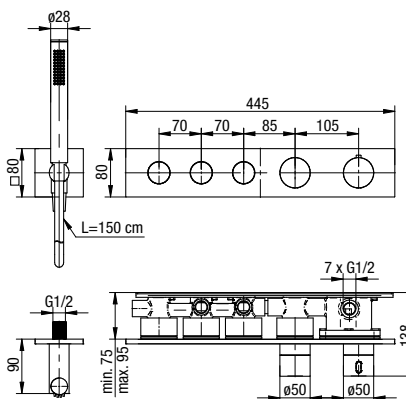

ALLORA

- EN Concealed thermostatic set
- DE Unterputz Thermostat Set
- CZ Podomítkový termostatický set
- SK Skrytá termostatická súprava
- RO Set de duș termostatic, încadrat
- SR Skrivni termostatski set

	Chrome	2413230-CHR
	Black	2413230-MBK
	Brushed Gold	2413230-BAPV
	Satin Copper	2413230-SCPV
	Gun Metal	2413230-GMV

type	embedded
installation	concealed
cartridge	thermostatic regulator
flow class	S/S
aerator	-
hoses / connection	G 1/2
material of the body	brass
additional fittings	shower head, shower arm, hand shower, wall supply elbow, hose 1500 mm