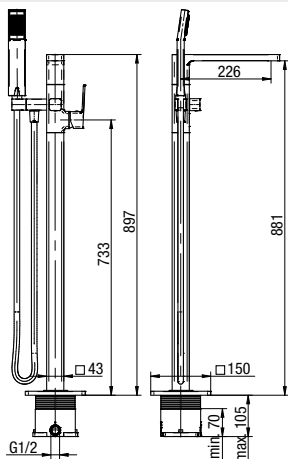

LOFT

- EN Freestanding bathtub mixer
- DE Freistehende Badewannenarmatur
- CZ Stojánková vanová batéria
- SK Voľne stojaca vaňová batéria
- RO Baterie freestanding pentru cada
- SR Samostojeća slavina za kadu

	Chrome	2454690-CHR
	Black	2454690-MBK
	Gold	2454690-GPV

type	standing
installation	one-hole
cartridge	Ø35
flow class	B/A
aerator	M24x1
hoses / connection	-
material of the body	brass / stainless steel
additional fittings	hand shower, hose 1500 mm

LOFT

- EN Four hole bath mixer with accessories
- DE Badewannen-Vierloch-Standmischbatterie mit Garnitur
- CZ Vanová batérie kompletní
- SK Vaňová batéria - kompletná
- RO Baterie cu montaj pe cadă, 4 piese
- SR Stojeca baterija za kadu (4 otvora) i dodacima

	Chrome	2454890
	Black	2455950
	Gold	2455870

type	standing
installation	four-hole
cartridge	Ø35
flow class	B/Z
aerator	M28x1
hoses / connection	G1/2-M15x1
material of the body	brass
additional fittings	hand shower, hose 1500 mm