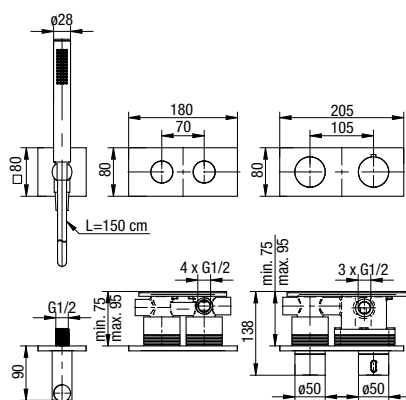

LOFT

- EN 2-function concealed thermostatic set
- DE 2-Funktions Unterputz Thermostat Set
- CZ 2-funkční podomítkový termostatický set
- SK 2-funkční podomítkový termostatický set
- RO Set de duș termostatic, încastrat cu două funcții
- SR Skriveni termostatski set sa 2 funkcije

	Chrome	2453170-CHR
	Black	2453170-MBK
	Gold	2453170-GPV

type	embedded
installation	concealed
cartridge	thermostatic regulator
flow class	S/A
aerator	-
hoses / connection	G 1/2
material of the body	brass
additional fittings	hand shower, hose 1500 mm