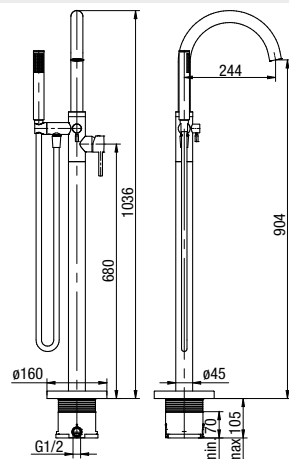

	Chrome	<b>2416970-CHR</b>
	Black	<b>2416970-MBK</b>
	Brushed Gold	<b>2416970-BAPV</b>
	Satin Copper	<b>2416970-SCPV</b>
	Gun Metal	<b>2416970-GMV</b>

type	standing
installation	one-hole
cartridge	Ø35
flow class	B/S
aerator	M28x1
hoses / connection	-
material of the body	brass
additional fittings	hand shower, hose 1500 mm