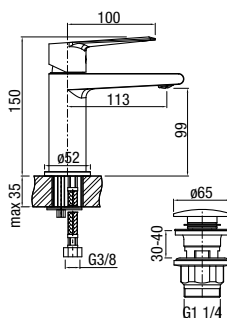

ESTO

- EN Washbasin mixer with pop-up drain
- DE Waschtisch-Standmischbatterie mit automatischer Ablaufgarnitur
- CZ Umyvadlová baterie stojánková s vypouštěcím
- SK Stojanková umývadlová batéria s uzáverom
- RO Baterie stativă pentru lavoar
- SR Stojeca baterija za umivaonik sa ispustom

	Chrome	2414200
	Black	2414300

type	standing
installation	one-hole
cartridge	Ø35
flow class	Z
aerator	M24×1
hoses / connection	G3/8 M10×1
material of the body	brass
additional fittings	connection hoses 450 mm, click-clack waste