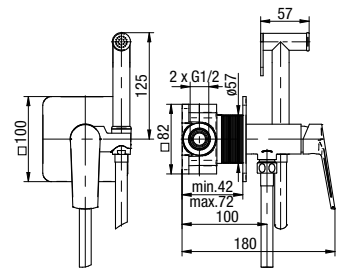

SOHO

- EN Shower column with a shower mixer
- DE Duschsäule mit Duscharmatur
- CZ Sprchový sloup se sprchovou baterií
- SK Sprchový stĺp s batériou
- RO Coloană de duș
- SR Tuš kolona sa baterijom za tuš

	Chrome	2417280
	Black	2417380

type	embedded
installation	two-hole
cartridge	Ø35
flow class	A/A
aerator	-
hoses / connection	G 1/2
material of the body	brass
additional fittings	shower head, hand shower, hose 1500 mm

SOHO

- EN Shower column with a bath spout
- DE Duschsäule mit Wannenauslauf
- CZ Sprchový sloup s vanovým výtokem
- SK Sprchový stĺp s vaňovou výlevkou
- RO Coloană de duș cu trei funcții
- SR Tuš kolona sa izlivom za kadu

	Chrome	2417290
	Black	2417390

type	embedded
installation	two-hole
cartridge	Ø35
flow class	B/A/Z
aerator	M24x1
hoses / connection	G 1/2
material of the body	brass
additional fittings	shower head, hand shower, hose 1500 mm

SOHO

- EN Wall mounted Bidet Mixer
- DE Bidetmischer zur Wandmontage
- CZ Bidetová baterie podomítková
- SK Bidetová batéria podomietková
- RO Baterie bideu încastrată
- SR Zidni mikser za bide

	Chrome	2417170-CHR
	Black	2417170-MBK

type	embedded
installation	concealed
cartridge	Ø25
flow class	Z
aerator	-
hoses / connection	G 1/2
material of the body	brass
additional fittings	hand shower, hose 1500 mm