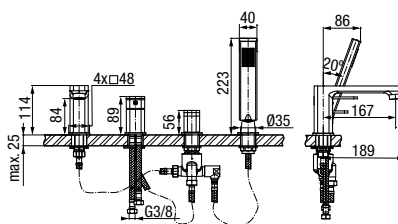

LOFT

- EN Freestanding bathtub mixer
- DE Freistehende Badewannenarmatur
- CZ Stojánková vanová batéria
- SK Voľne stojaca vaňová batéria
- RO Baterie freestanding pentru cada
- SR Samostojeća slavina za kadu

	Chrome	2454690-CHR
	Black	2454690-MBK
	Gold	2454690-GPV

type	standing
installation	one-hole
cartridge	Ø35
flow class	B/A
aerator	M24x1
hoses / connection	-
material of the body	brass / stainless steel
additional fittings	hand shower, hose 1500 mm

LOFT

- EN Four hole bath mixer with accessories
- DE Badewannen-Vierloch-Standmischbatterie mit Garnitur
- CZ Vanová batérie kompletní
- SK Vaňová batéria - kompletná
- RO Baterie cu montaj pe cadă, 4 piese
- SR Stojeca baterija za kadu (4 otvora) i dodacima

	Chrome	2454890
	Black	2455950
	Gold	2455870

type	standing
installation	four-hole
cartridge	Ø35
flow class	B/Z
aerator	M28x1
hoses / connection	G1/2-M15x1
material of the body	brass
additional fittings	hand shower, hose 1500 mm