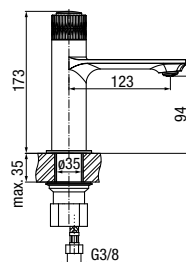

DECOR

- EN Washbasin high mixer
- DE De Hohe Waschtisch-Standmischbatterie
- CZ Umyvadlová baterie stojánková
- SK Stojanková umývadlová batéria
- RO Baterie stativă înaltă pentru lavoar
- SR Stojeća baterija za umivaonik sa automatskim čepom (visoka)

	Chrome	2420610
	Black	2420660

type	standing, tall
installation	one-hole
cartridge	Ø35
flow class	Z
aerator	M24×1
hoses / connection	G3/8 M10×1
material of the body	brass
additional fittings	connection hoses 450 mm