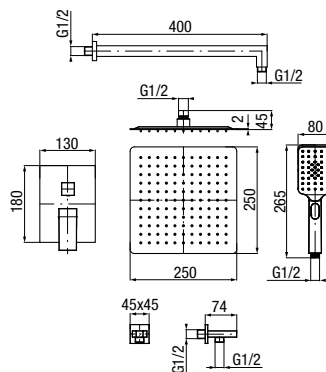

VARSO

- EN Concealed 2-outlet set with a bath spout
- DE 2-Funktions-Unterputzset mit Wannenauslauf
- CZ 2-funkční podomítkový set s vanovým výtokem
- SK Podomietková súprava 2-funkčná s vaňovou výlevkou
- RO Set de duș încastrat cu pipă de cadă
- SR Ugradni set sa 2 funkcije i izlivom za kadu

	Chrome	2426960-CHR
	Black	2426960-MBK
	Brushed Gold	2426960-BAPV

type	embedded
installation	concealed
cartridge	Ø35
flow class	B/A
aerator	M24x1
hoses / connection	G1/2
material of the body	brass
additional fittings	hand shower, hose 1500 mm

VARSO

- EN Concealed shower set
- DE Duschsets, Unterputz
- CZ Sprchovací souprava pod omítku
- SK Sprchovací súprava pod omietku
- RO Set de duș încastrat
- SR Set za tuš za ugradnju ispod žbuke

	Chrome	2426940-CHR
	Black	2426940-MBK
	Brushed Gold	2426940-BAPV

type	embedded
installation	concealed
cartridge	Ø35
flow class	S/S
aerator	-
hoses / connection	G1/2
material of the body	brass
additional fittings	shower head, shower arm, hand shower, wall supply elbow, hose 1500 mm

VARSO

- EN Shower column with a shower mixer
- DE Duschsäule mit Duscharmatur
- CZ Sprchový sloup se sprchovou baterií
- SK Sprchový stĺp s batériou
- RO Coloană de duș
- SR Tuš kolona sa baterijom za tuš

	Chrome	2426920-CHR
	Black	2426920-MBK
	Brushed Gold	2426920-BAPV

type	embedded
installation	two-hole
cartridge	Ø35
flow class	A/A/A
aerator	M24x1
hoses / connection	G 1/2
material of the body	brass
additional fittings	shower head, hand shower, hose 1500 mm