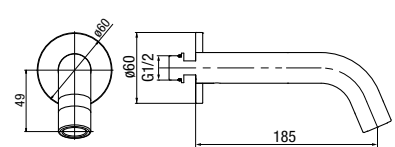

ROUND

EN	Concealed Spout
DE	Auslauf, Unterputz
CZ	Výtokové rameno
SK	Ramienko podomietková
RO	Pipă pentru baterie încastată
SR	Uzidni izliv

	Chrome	2455520

type	embedded
flow class	B
aerator	M24x1
hoses / connection	G 1/2
material of the body	brass