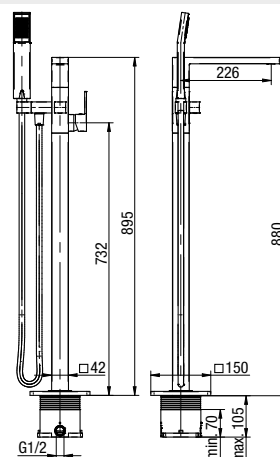

VARSO

- EN Freestanding bathtub mixer
- DE Freistehende Badewannenarmatur
- CZ Stojánková vanová baterie
- SK Voľne stojaca vaňová batéria
- RO Baterie freestanding pentru cada
- SR Samostojeća slavina za kadu

	Chrome	2426910-CHR
	Black	2426910-MBK
	Brushed Gold	2426910-BAPV

type	standing
installation	one-hole
cartridge	Ø35
flow class	B/A
aerator	M24x1
hoses / connection	–
material of the body	brass / stainless steel
additional fittings	hand shower, hose 1500 mm