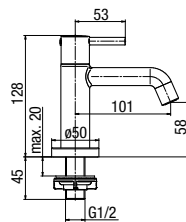

SOLO

- EN Upright washbasin tap for hot or cold water
- DE Stehende Armatur für Kalt- Warmwasser
- CZ Stojankový umyvadlový ventil na studenou nebo teplou vodu
- SK Umývadlová vodovodná batéria na studenú a teplú vodu
- RO Baterie stativă pentru lavoar
- SR Stojeca baterija za umivaonik

Chrome **2452880**

type	standing
installation	one-hole
cartridge	–
flow class	A
hoses / connection	G1/2
material of the body	brass