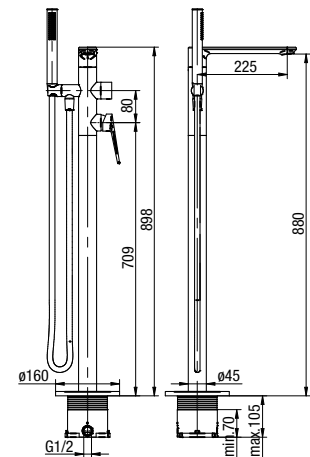

SOHO

EN	Freestanding bathtub mixer
DE	Freistehende Badewannenarmatur
CZ	Stojánková vanová baterie
SK	Voľne stojaca vaňová batéria
RO	Baterie freestanding pentru cadă
SR	Samostojeća slavina za kadu

	Chrome	2417480-CHR
	Black	2417480-MBK

type	standing
installation	one-hole
cartridge	Ø35
flow class	B/A
aerator	M24x1
hoses / connection	–
material of the body	brass / stainless steel
additional fittings	hand shower, hose 1500 mm