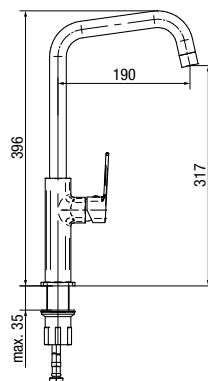

RINO

- EN Standing kitchen mixer with side lever
- DE Küchen-Standmischbatterie mit seitlichem Hebel
- CZ Baterie stojánková s boční pákou
- SK Stojanková batéria s bočnou pákou
- RO Baterie pentru bucătărie
- SR Stojeća baterija za sudoperu sa bočnom ručkom

	Brushed Steel	2426040-CHR
	Black	2426040-MBK
	Brushed Gold	2426040-BAPV
	Satin Copper	2426040-SCPV
	Gun Metal	2426040-GMV

type	standing
installation	one-hole
cartridge	Ø26
flow class	Z
aerator	insert
hoses / connection	G3/8 M10x1
material of the body	brass
additional fittings	connection hoses 450 mm