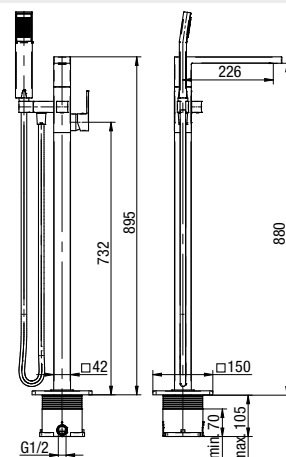

ARS

- EN Freestanding bathtub mixer
- DE Freistehende Badewannenarmatur
- CZ Stojánková vanová baterie
- SK Voľne stojaca vaňová batéria
- RO Baterie freestanding pentru cada
- SR Samostojeća slavina za kadu

	Chrome	2420340-CHR
	Black	2420340-MBK
	Brushed Gold	2420340-BAPV
	Satin Copper	2420340-SCPV
	Gun Metal	2420340-GMV

type	standing
installation	one-hole
cartridge	Ø35
flow class	B/A
aerator	M24x1
hoses / connection	-
material of the body	brass / stainless steel
additional fittings	hand shower, hose 1500 mm