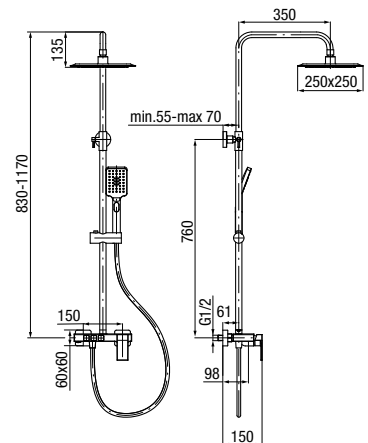

VARSO

- EN Shower column with a shower mixer
- DE Duschsäule mit Duscharmatur
- CZ Sprchový sloup se sprchovou baterií
- SK Sprchový stĺp s batériou
- RO Coloană de duș
- SR Tuš kolona sa baterijom za tuš

	Chrome	2426920-CHR
	Black	2426920-MBK
	Brushed Gold	2426920-BAPV

type	embedded
installation	two-hole
cartridge	Ø35
flow class	A/A/A
aerator	M24x1
hoses / connection	G 1/2
material of the body	brass
additional fittings	shower head, hand shower, hose 1500 mm