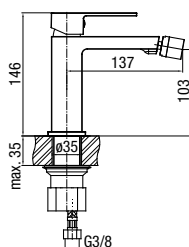

ARS

- EN Bidet mixer
- DE Bidet-Standmischbatterie
- CZ Baterie bidetová
- SK Bidetová batéria
- RO Baterie pentru bideu
- SR Stojeca baterija za bide

	Chrome	2419950
	Black	2419960
	Brushed Gold	2419970
	Satin Copper	2419980
	Gun Metal	2419990

type	standing
installation	one-hole
cartridge	Ø26
flow class	Z
aerator	M24x1
hoses / connection	G3/8 M10x1
material of the body	brass
additional fittings	connection hoses 450 mm