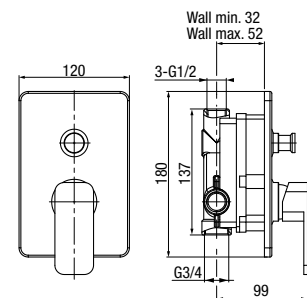

LOFT

- EN 3-function concealed mixer
- DE 3 Funktion. Unterputz Mischer
- CZ Baterie sprchová – podomítková 3 funkčním přepínačem
- SK Batéria sprchová – podomietková 3 funkčným prepínačom
- RO Baterie încastrată, trei funcții
- SR Baterija za ugradnju ispod žbuke 3 funkcija

	Chrome	2408660
	Black	2408670
	Gold	2455560

type	embedded
installation	concealed
cartridge	Ø35
flow class	B/B/B
aerator	–
hoses / connection	–
material of the body	brass
additional fittings	–