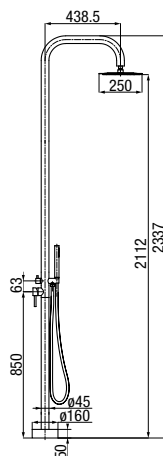

GARDEN

GARDEN transforms the garden into a space for summer relaxation and natural refreshment. Its simple, functional form blends seamlessly with the surroundings, preserving their harmony. On hot days, it becomes an immediate source of cooling relief.