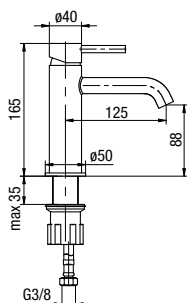

	Chrome	<b>2413000-CHR</b>
	Black	<b>2413000-MBK</b>
	Brushed Gold	<b>2413000-BAPV</b>
	Satin Copper	<b>2413000-SCPV</b>
	Gun Metal	<b>2413000-GMV</b>

type	standing
installation	one-hole
cartridge	Ø26
flow class	Z
aerator	M16.5x1
hoses / connection	G3/8 M10x1
material of the body	brass
additional fittings	connection hoses 450 mm