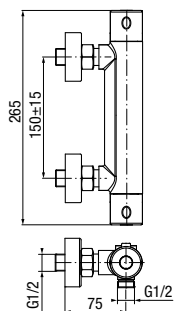

ESTILL

- EN Thermostatic shower mixer
- DE Brause-Thermostat-Mischbatterie
- CZ Termostatické baterie sprchová (bez vybavení)
- SK Termostatická sprchová batéria (bez príslušenstva)
- RO Baterie termostatică pentru duș
- SR Termostatička mješalica za tuš

Chrome **2447150**

type	embedded
installation	two-hole
cartridge	thermostatic regulator
flow class	B
aerator	-
hoses / connection	G1/2
material of the body	brass