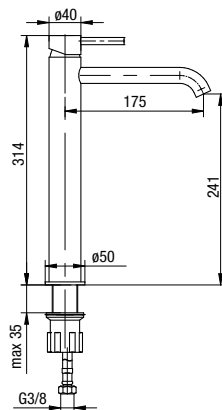

ALLORA

- EN Concealed wall-mounted basin mixer with spout
- DE Waschtischbatterie für Wandmontage mit Auslauf
- CZ Podomítková umývadlová baterie, s výtokovým ramenem
- SK Umývadlová podomietková batéria s výtokovým ramenom
- RO Baterie lavoar cu montaj îngropat, pe perete
- SR Zidna podžbukna miješalica za umivaonik sa izljevom

	Chrome	2413020-CHR
	Black	2413020-MBK
	Brushed Gold	2413020-BAPV
	Satin Copper	2413020-SCPV
	Gun Metal	2413020-GMV

type	embedded
installation	concealed
cartridge	Ø35
flow class	Z
aerator	M24x1
hoses / connection	–
material of the body	brass
additional fittings	–