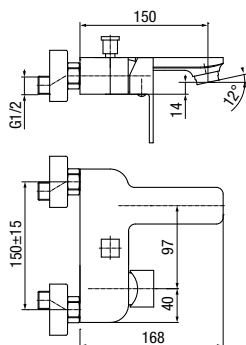

LOFT

- EN Wall mounted shower mixer
- DE Brause-Wand-Mischbatterie
- CZ Sprchová baterie nástěnná
- SK Sprchová batéria
- RO Baterie pentru duș cu montaj pe perete
- SR Zidna baterija za tuš

	Chrome	2454940
	Black	2455930
	Gold	2455820

type	embedded
installation	two-hole
cartridge	Ø35
flow class	B
aerator	-
hoses / connection	G1/2
material of the body	brass
additional fittings	-