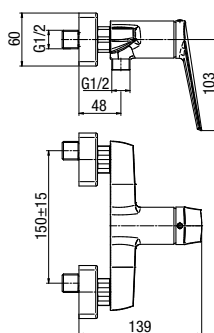

SOHO

- EN Wall mounted bath mixer
- DE Badewannen-Wand-Mischbatterie
- CZ Vanová baterie nástěnná
- SK Vaňová batéria
- RO Baterie pentru cadă/duș cu montaj pe perete
- SR Zidna baterija za kadu

	Chrome	2417220
	Black	2417320

type	embedded
installation	two-hole
cartridge	Ø35
flow class	B/B
aerator	M24x1
hoses / connection	G1/2
material of the body	brass
additional fittings	-

SOHO

- EN Wall mounted shower mixer
- DE Brause-Wand-Mischbatterie
- CZ Sprchová baterie nástěnná
- SK Sprchová batéria
- RO Baterie pentru duș cu montaj pe perete
- SR Zidna baterija za tuš

	Chrome	2417230
	Black	2417330

type	embedded
installation	two-hole
cartridge	Ø35
flow class	B
aerator	-
hoses / connection	G1/2
material of the body	brass
additional fittings	-