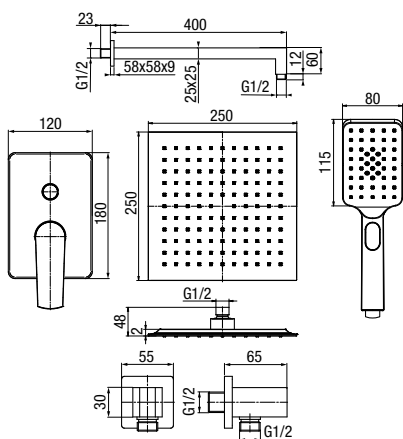

SOHO

- EN Concealed shower set
- DE Duschsets, Unterputz
- CZ Sprchovací souprava pod omítku
- SK Sprchovací súprava pod omietku
- RO Set de duș încastrat
- SR Set za tuš za ugradnju ispod žbuke

	Chrome	2417190-CHR
	Black	2417190-MBK

type	embedded
installation	concealed
cartridge	Ø35
flow class	A/Z
aerator	-
hoses / connection	G1/2
material of the body	brass
additional fittings	shower head, shower arm, hand shower, wall supply elbow, hose 1500 mm