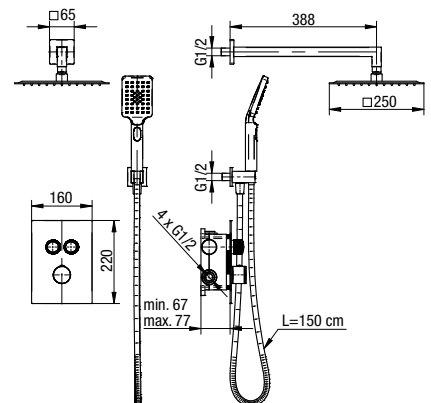

ARS

- EN Concealed thermostatic set
- DE Unterputz Thermostat Set
- CZ Podomítkový termostatický set
- SK Skrytá termostatická súprava
- RO Set de duș termostatic, încastrat
- SR Skrivni termostatski set

	Chrome	2420100-CHR
	Black	2420100-MBK
	Brushed Gold	2420100-BAPV
	Satin Copper	2420100-SCPV
	Gun Metal	2420100-GMV

type	embedded
installation	concealed
cartridge	thermostatic regulator
flow class	S/A
aerator	-
hoses / connection	G 1/2
material of the body	brass
additional fittings	shower head, shower arm, hand shower, wall supply elbow, hose 1500 mm