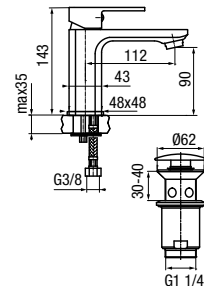

LOFT

- EN Washbasin mixer with pop-up drain
- DE Waschtisch-Standmischbatterie mit automatischer Ablaufgarnitur
- CZ Umyvadlová baterie stojánková s vypouštěcím
- SK Stojanková umývadlová batéria s uzáverom
- RO Baterie stativă pentru lavoar
- SR Stojeća baterija za umivaonik sa ispustom

	Chrome	2454910

type	standing
installation	one-hole
cartridge	Ø35
flow class	A
aerator	M24×1
hoses / connection	G3/8 M10×1
material of the body	brass
additional fittings	connection hoses 400 mm, click-clack waste