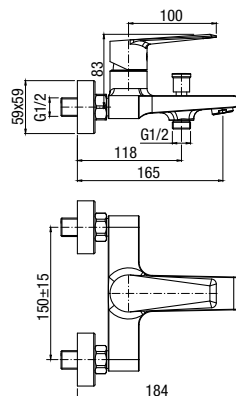

ESTO

- EN Wall mounted bath mixer
- DE Badewannen-Wand-Mischbatterie
- CZ Vanová baterie nástěnná
- SK Vaňová batéria
- RO Baterie pentru cadă/duș cu montaj pe perete
- SR Zidna baterija za kadu

	Chrome	2414220
	Black	2414320

type	embedded
installation	two-hole
cartridge	Ø35
flow class	B/B
aerator	M24x1
hoses / connection	G1/2
material of the body	brass
additional fittings	-

ESTO

- EN Wall mounted shower mixer
- DE Brause-Wand-Mischbatterie
- CZ Sprchová baterie nástěnná
- SK Sprchová batéria
- RO Baterie pentru duș cu montaj pe perete
- SR Zidna baterija za tuš

	Chrome	2414230
	Black	2414330

type	embedded
installation	two-hole
cartridge	Ø35
flow class	B
aerator	-
hoses / connection	G1/2
material of the body	brass
additional fittings	-