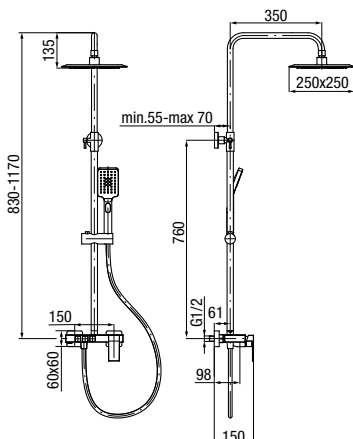

ARS

- EN Shower column with a shower mixer
- DE Duschsäule mit Duscharmatur
- CZ Sprchový sloup se sprchovou baterií
- SK Sprchový stĺp s batériou
- RO Coloană de duș
- SR Tuš kolona sa baterijom za tuš

	Chrome	2420150
	Black	2420160
	Brushed Gold	2420170
	Satin Copper	2420180
	Gun Metal	2420190

type	embedded
installation	two-hole
cartridge	Ø35
flow class	A/A/A
aerator	M24x1
hoses / connection	G 1/2
material of the body	brass
additional fittings	shower head, hand shower, hose 1500 mm