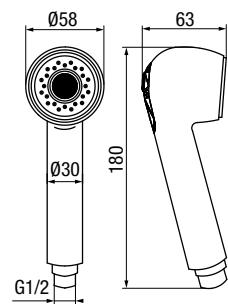

UMBRA

- EN Double-function shower head for pull-out spray mixers
- DE Handbrause 2-Funktions-Batterie mit ausziehbarer Brause
- CZ Sprchová hlavice s 2 funkcemi k baterii s vytahovací sprchou
- SK Sprchová hlavica s 2 funkciami k batérii s vyťahovacou sprchou
- RO Pară de duș cu doua funcții
- SR Tuš ručica - 2 funkcije (za baterije sa odvojenom ručicom)

Chrome 2449310

functions	2
material of the body	ABS