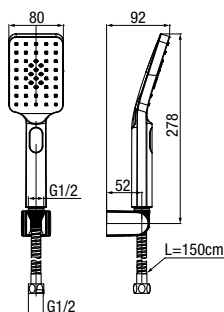

LOFT

- EN Bidet mixer with manual pop-up drain
- DE Bidet-Standmischbatterie mit Ablaufgarnitur
- CZ Baterie bidetová s vypouštěcím ventilem
- SK Bidetová batéria s uzáverom
- RO Baterie pentru bideu
- SR Stojeća baterija za bide sa ispustom

	Chrome	2454950
	Black	2455940
	Gold	2455880

type	standing
installation	one-hole
cartridge	Ø35
flow class	Z
aerator	M22x1
hoses / connection	G3/8 M10x1
material of the body	brass
additional fittings	connection hoses 400 mm, pop-up waste