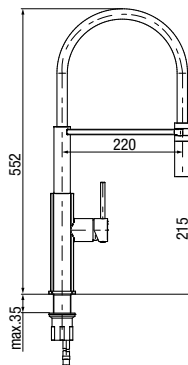

FIORI

EN	Standing telescope kitchen mixer
DE	Küchen-Teleskop- Standmischbatterie
CZ	Stojánková teleskopická kuchyňská baterie
SK	Kuchynská batéria stojanková teleskopická
RO	Baterie bucătărie cu pipă flexibilă
SR	Stojeća baterija (teleskop)

	Brushed Steel	2426000-SB
	Black	2426000-MBK
	Brushed Gold	2426000-BAPV
	Gun Metal	2426000-GMV

type	standing
installation	one-hole
cartridge	Ø35
flow class	Z
aerator	28 mm pull-out spray
hoses / connection	G3/8 M10x1
material of the body	stainless steel
additional fittings	connection hoses 450 mm