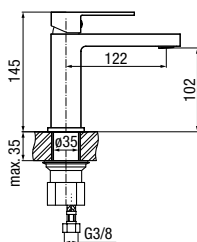

ARS

EN	Washbasin mixer
DE	Waschtisch-Standmischbatterie
CZ	Umyvadlová baterie stojánková
SK	Stojanková umývadlová batéria
RO	Baterie stativă pentru lavoar
SR	Stojeća baterija za umivaonik

	Chrome	2420350
	Black	2420400
	Brushed Gold	2420450
	Satin Copper	2420500
	Gun Metal	2419850

type	standing
installation	one-hole
cartridge	Ø26
flow class	Z
aerator	M24×1
hoses / connection	G3/8 M10×1
material of the body	brass
additional fittings	connection hoses 450 mm