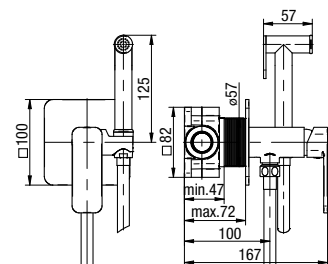

LOFT

- EN 3-function hand shower set
- DE 3-Funktions-Punkt-Duschset
- CZ 3-funkční bodový sprchový set
- SK 3-funkčná bodová sprchová súprava
- RO Set pară duș cu trei funcții
- SR Tuš set sa 3 funkcije i fiksnim zidnim držačem

	Chrome	2432900
	Black	2432910
	Gold	2455850
	Brushed Steel	2432850-SB
	Brushed Gold	2432860
	Satin Copper	2432870
	Gun Metal	2432880

flow class	Z
hoses / connection	G 1/2
material of the body	ABS
additional fittings	hand shower, wall bracket, hose 1500 mm

LOFT

- EN Bidet mixer with manual pop-up drain
- DE Bidet-Standmischbatterie mit Ablaufgarnitur
- CZ Baterie bidetová s vypouštěcím ventilem
- SK Bidetová batéria s uzáverom
- RO Baterie pentru bideu
- SR Stojeća baterija za bide sa ispustom

	Chrome	2454950
	Black	2455940
	Gold	2455880

type	standing
installation	one-hole
cartridge	Ø35
flow class	Z
aerator	M22x1
hoses / connection	G3/8 M10x1
material of the body	brass
additional fittings	connection hoses 400 mm, pop-up waste

LOFT

- EN Wall mounted Bidet Mixer
- DE Bidetmischer zur Wandmontage
- CZ Bidetová baterie podomítková
- SK Bidetová batéria podomietková
- RO Baterie bideu încastrată
- SR Zidni mikser za bide

	Chrome	2454560-CHR
	Black	2454560-MBK
	Gold	2454560-GPV

type	embedded
installation	concealed
cartridge	Ø25
flow class	Z
aerator	-
hoses / connection	G 1/2
material of the body	brass
additional fittings	hand shower, hose 1500 mm