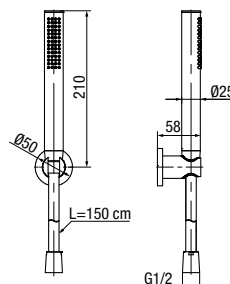

ROUND

EN	1-function hand shower set
DE	1-Funktions-Punkt-Duschset
CZ	1-funkční bodový sprchový set
SK	1-funkčná bodová sprchová súprava
RO	Set pară duș
SR	Tuš set sa 1 funkcijom i fiksnim zidnim držačem

	Chrome	2445490-CHR
	Black	2445490-MBK
	Brushed Gold	2445490-BAPV
	Satin Copper	2445490-SCPV
	Gun Metal	2445490-GMV

flow class	Z
hoses / connection	G 1/2
material of the body	stainless steel, ABS, silicon
additional fittings	hand shower, wall bracket, hose 1500 mm