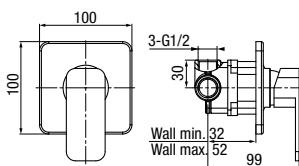

LOFT

- EN Concealed shower mixer
- DE Duscharmatur - Unterputz
- CZ Baterie sprchová – podomítková
- SK Batéria sprchová – podomietková
- RO Baterie încastrată pentru duș
- SR Baterija za tuš - za ugradnju ispod žbuke

	Chrome	2454970
	Black	2455960
	Gold	2455540

type	embedded
installation	concealed
cartridge	Ø35
flow class	B
aerator	–
hoses / connection	–
material of the body	brass
additional fittings	–