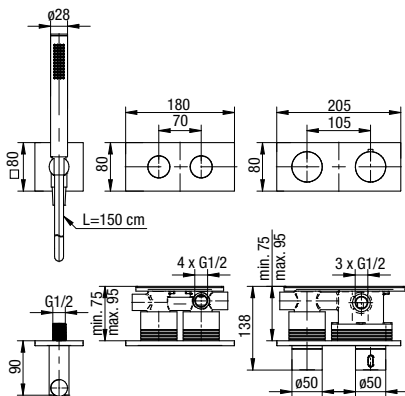

ARS

- EN 3-function concealed thermostatic set
- DE 3-Funktions Unterputz Thermostat Set
- CZ 3-funkční podomítkový termostatický set
- SK 3-funkčná skrytá termostatická súprava
- RO Set de duș termostatic, încastrat cu trei funcții
- SR Skrivni termostatski set sa 3 funkcije

	Chrome	2421660-CHR
	Black	2421660-MBK
	Brushed Gold	2421660-BAPV
	Satin Copper	2421660-SCPV
	Gun Metal	2421660-GMV

type	embedded
installation	concealed
cartridge	thermostatic regulator
flow class	S/S/A
aerator	-
hoses / connection	G 1/2
material of the body	brass
additional fittings	hand shower, hose 1500 mm