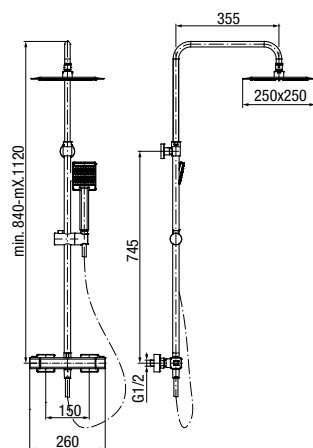

CUBUS

- EN Shower column with a thermostatic mixer
- DE Duschsäule mit Thermostatarmatur
- CZ Sprchový sloup s termostatickou baterií
- SK Sprchový stĺp s termostatickou batériou
- RO Coloană de duș termostatică
- SR Tuš kolona sa termostatskom baterijom

	Chrome	2447140
	Black	2447130
	Gold	2447060

type	embedded
installation	two-hole
cartridge	thermostatic regulator
flow class	B/A
hoses / connection	G 1/2
material of the body	brass
additional fittings	shower head, hand shower, hose 1500 mm