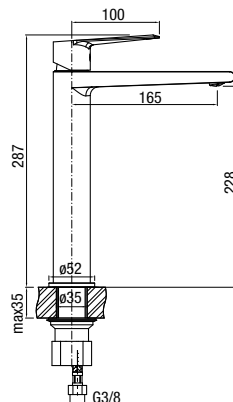

ESTO

- EN Washbasin high mixer
- DE De Hohe Waschtisch-Standmischbatterie
- CZ Umyvadlová baterie stojánková
- SK Stojanková umývadlová batéria
- RO Baterie stativă înaltă pentru lavoar
- SR Stojeca baterija za umivaonik sa automatskim čepom (visoka)

	Chrome	2414210
	Black	2414310

type	standing, tall
installation	one-hole
cartridge	Ø35
flow class	Z
aerator	M24×1
hoses / connection	G3/8 M10×1
material of the body	brass
additional fittings	connection hoses 450 mm

ESTO

- EN Concealed wall-mounted basin mixer with spout
- DE Waschtischbatterie für Wandmontage mit Auslauf
- CZ Podomítková umyvadlová baterie, s výtokovým ramenem
- SK Umyvadlová podomietková batéria s výtokovým ramenom
- RO Baterie lavoar cu montaj îngropat, pe perete
- SR Zidna podžbukna miješalica za umivaonik sa izljevom

	Chrome	2414260
	Black	2414360

type	embedded
installation	concealed
cartridge	Ø35
flow class	A
aerator	M24×1
hoses / connection	–
material of the body	brass
additional fittings	–