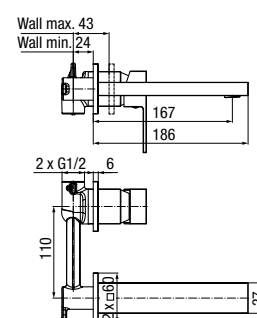

VARSO

- EN Washbasin mixer
- DE Waschtisch-Standmischbatterie
- CZ Umyvadlová baterie stojánková
- SK Stojanková umývadlová batéria
- RO Baterie stativă pentru lavoar
- SR Stojeća baterija za umivaonik

	Chrome	2417900
	Black	2417910
	Brushed Gold	2417920

type	standing
installation	one-hole
cartridge	Ø25
flow class	A
aerator	29,8x7,8
hoses / connection	G3/8 M10x1
material of the body	brass
additional fittings	connection hoses 450 mm

VARSO

- EN Washbasin high mixer
- DE De Hohe Waschtisch-Standmischbatterie
- CZ Umyvadlová baterie stojánková
- SK Stojanková umývadlová batéria
- RO Baterie stativă înaltă pentru lavoar
- SR Stojeća baterija za umivaonik sa automatskim čepom (visoka)

	Chrome	2417950
	Black	2417960
	Brushed Gold	2417970

type	standing, tall
installation	one-hole
cartridge	Ø25
flow class	A
aerator	29,8x7,8
hoses / connection	G3/8 M10x1
material of the body	brass
additional fittings	connection hoses 450 mm

VARSO

- EN Concealed wall-mounted basin mixer with spout
- DE Waschtischbatterie für Wandmontage mit Auslauf
- CZ Podomítková umyvadlová baterie, s výtokovým ramenem
- SK Umyvadlová podomietková batéria s výtokovým ramenom
- RO Baterie lavoar cu montaj îngropat, pe perete
- SR Zidna podžbukna miješalica za umivaonik sa izljevom

	Chrome	2426900-CHR
	Black	2426900-MBK
	Brushed Gold	2426900-BAPV

type	embedded
installation	concealed
cartridge	Ø35
flow class	Z
aerator	M24x1
hoses / connection	-
material of the body	brass
additional fittings	-