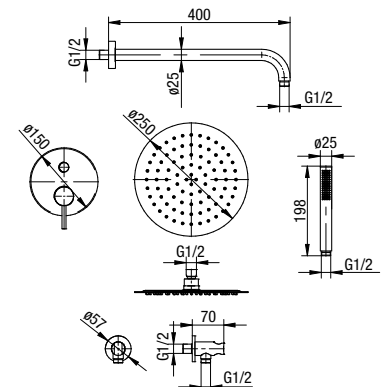

ALLORA

- EN Concealed shower set
- DE Duschsets, Unterputz
- CZ Sprchovací souprava pod omítku
- SK Sprchovací súprava pod omietku
- RO Set de duș încastat
- SR Set za tuš za ugradnju ispod žbuke

	Chrome	2413140-CHR
	Black	2413140-MBK
	Brushed Gold	2413140-BAPV
	Satin Copper	2413140-SCPV
	Gun Metal	2413140-GMV

type	embedded
installation	concealed
cartridge	Ø35
flow class	B/B
aerator	–
hoses / connection	G1/2
material of the body	brass
additional fittings	shower head, shower arm, hand shower, wall supply elbow, hose 1500 mm