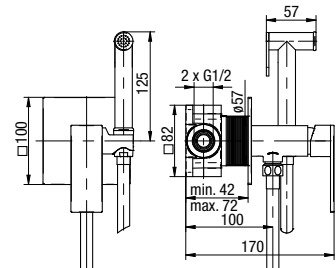

ARS

- EN Wall mounted Bidet Mixer
- DE Bidetmischer zur Wandmontage
- CZ Bidetová baterie podomítková
- SK Bidetová batéria podomietková
- RO Baterie bideu încastrată
- SR Zidni mikser za bide

	Chrome	2420090-CHR
	Black	2420090-MBK
	Brushed Gold	2420090-BAPV
	Satin Copper	2420090-SCPV
	Gun Metal	2420090-GMV

type	embedded
installation	concealed
cartridge	Ø25
flow class	Z
aerator	-
hoses / connection	G 1/2
material of the body	brass
additional fittings	hand shower, hose 1500 mm