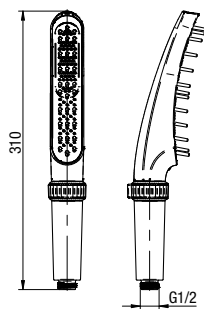

PETSHOWER

- EN Shower handset
- DE Handbrause
- CZ Sprška
- SK Sprška
- RO Para de duș
- SR Tuš rucica

Grey **2445670**

flow class	A
hoses / connection	G1/2
material of the body	ABS