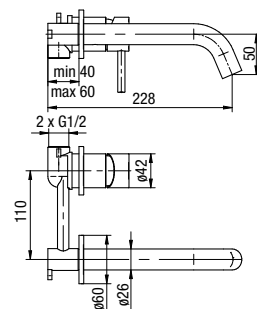

ALLORA

- EN Washbasin mixer
- DE Waschtisch-Standmischbatterie
- CZ Umyvadlová baterie stojánková
- SK Stojanková umývadlová batéria
- RO Baterie stativă pentru lavoar
- SR Stojeća baterija za umivaonik

	Chrome	2413000-CHR
	Black	2413000-MBK
	Brushed Gold	2413000-BAPV
	Satin Copper	2413000-SCPV
	Gun Metal	2413000-GMV

type	standing
installation	one-hole
cartridge	Ø26
flow class	Z
aerator	M16.5x1
hoses / connection	G3/8 M10x1
material of the body	brass
additional fittings	connection hoses 450 mm

ALLORA

- EN Washbasin high mixer
- DE De Hohe Waschtisch-Standmischbatterie
- CZ Umyvadlová baterie stojánková
- SK Stojanková umývadlová batéria
- RO Baterie stativă înaltă pentru lavoar
- SR Stojeća baterija za umivaonik sa automatskim čepom (visoka)

	Chrome	2413010-CHR
	Black	2413010-MBK
	Brushed Gold	2413010-BAPV
	Satin Copper	2413010-SCPV
	Gun Metal	2413010-GMV

type	standing, tall
installation	one-hole
cartridge	Ø26
flow class	Z
aerator	M16.5x1
hoses / connection	G3/8 M10x1
material of the body	brass
additional fittings	connection hoses 450 mm

ALLORA

- EN Concealed wall-mounted basin mixer with spout
- DE Waschtischbatterie für Wandmontage mit Auslauf
- CZ Podomítková umývadlová baterie, s výtokovým ramenem
- SK Umývadlová podomietková batéria s výtokovým ramenom
- RO Baterie lavoar cu montaj îngropat, pe perete
- SR Zidna podžbukna miješalica za umivaonik sa izljevom

	Chrome	2413020-CHR
	Black	2413020-MBK
	Brushed Gold	2413020-BAPV
	Satin Copper	2413020-SCPV
	Gun Metal	2413020-GMV

type	embedded
installation	concealed
cartridge	Ø35
flow class	Z
aerator	M24x1
hoses / connection	–
material of the body	brass
additional fittings	–