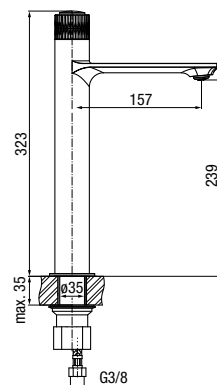

WATER AT A SINGLE CLICK

The new DECOR series combines cutting-edge technology and innovation with a lifestyle rooted in the philosophy of sustainable living. From now on, enjoy water in a convenient, modern, and responsible way.

DECOR

- EN Washbasin mixer
- DE Waschtisch-Standmischbatterie
- CZ Umyvadlová baterie stojánková
- SK Stojanková umývadlová batéria
- RO Baterie stativă pentru lavoar
- SR Stojeća baterija za umivaonik

	Chrome	2420600
	Black	2420650

type	standing
installation	one-hole
cartridge	Ø35
flow class	Z
aerator	M24×1
hoses / connection	G3/8 M10×1
material of the body	brass
additional fittings	connection hoses 450 mm

DECOR

- EN Washbasin high mixer
- DE De Hohe Waschtisch-Standmischbatterie
- CZ Umyvadlová baterie stojánková
- SK Stojanková umývadlová batéria
- RO Baterie stativă înaltă pentru lavoar
- SR Stojeća baterija za umivaonik sa automatskim čepom (visoka)

	Chrome	2420610
	Black	2420660

type	standing, tall
installation	one-hole
cartridge	Ø35
flow class	Z
aerator	M24×1
hoses / connection	G3/8 M10×1
material of the body	brass
additional fittings	connection hoses 450 mm