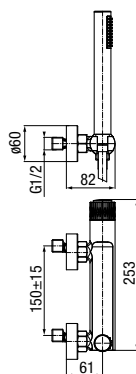

DECOR

- EN Wall mounted bath mixer
- DE Badewannen-Wand-Mischbatterie
- CZ Vanová baterie nástěnná
- SK Vaňová batéria
- RO Baterie pentru cadă/duș cu montaj pe perete
- SR Zidna baterija za kadu

- Chrome **2420620**
- Black **2420670**

type	embedded
installation	two-hole
cartridge	Ø35
flow class	B/A
aerator	M24x1
hoses / connection	G1/2
material of the body	brass
additional fittings	hand shower, hose 1500 mm

DECOR

- EN Wall mounted shower mixer
- DE Brause-Wand-Mischbatterie
- CZ Sprchová baterie nástěnná
- SK Sprchová batéria
- RO Baterie pentru duș cu montaj pe perete
- SR Zidna baterija za tuš

- Chrome **2420630**
- Black **2420680**

type	embedded
installation	two-hole
cartridge	Ø35
flow class	A
aerator	–
hoses / connection	G1/2
material of the body	brass
additional fittings	hand shower, hose 1500 mm