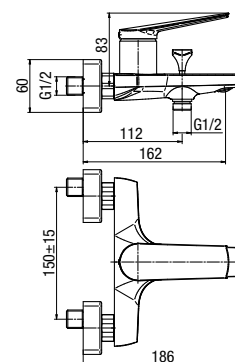

SOHO

- EN Concealed wall-mounted basin mixer with spout
- DE Waschtischbatterie für Wandmontage mit Auslauf
- CZ Podomítková umyvadlová baterie, s výtokovým ramenem
- SK Umývadlová podomietková batéria s výtokovým ramenom
- RO Baterie lavoar cu montaj îngropat, pe perete
- SR Zidna podžbukna miješalica za umivaonik sa izljevom

	Chrome	2417260
	Black	2417360

type	embedded
installation	concealed
cartridge	Ø35
flow class	A
aerator	M24x1
hoses / connection	-
material of the body	brass
additional fittings	-

SOHO

- EN Wall mounted bath mixer
- DE Badewannen-Wand-Mischbatterie
- CZ Vanová baterie nástěnná
- SK Vaňová batéria
- RO Baterie pentru cadă/duș cu montaj pe perete
- SR Zidna baterija za kadu

	Chrome	2417220
	Black	2417320

type	embedded
installation	two-hole
cartridge	Ø35
flow class	B/B
aerator	M24x1
hoses / connection	G1/2
material of the body	brass
additional fittings	-

SOHO

- EN Wall mounted shower mixer
- DE Brause-Wand-Mischbatterie
- CZ Sprchová baterie nástěnná
- SK Sprchová batéria
- RO Baterie pentru duș cu montaj pe perete
- SR Zidna baterija za tuš

	Chrome	2417230
	Black	2417330

type	embedded
installation	two-hole
cartridge	Ø35
flow class	B
aerator	-
hoses / connection	G1/2
material of the body	brass
additional fittings	-