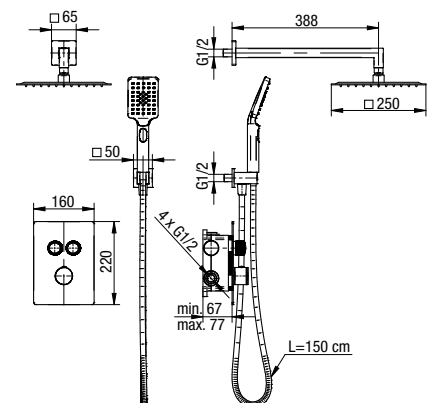

SOHO

- EN Concealed thermostatic set
- DE Unterputz Thermostat Set
- CZ Podomítkový termostatický set
- SK Skrytá termostatická súprava
- RO Set de duș termostatic, încastrat
- SR Skriveni termostatski set

	Chrome	2417490-CHR
	Black	2417490-MBK

type	embedded
installation	concealed
cartridge	thermostatic regulator
flow class	S/A
aerator	-
hoses / connection	G 1/2
material of the body	brass
additional fittings	shower head, shower arm, hand shower, wall supply elbow, hose 1500 mm