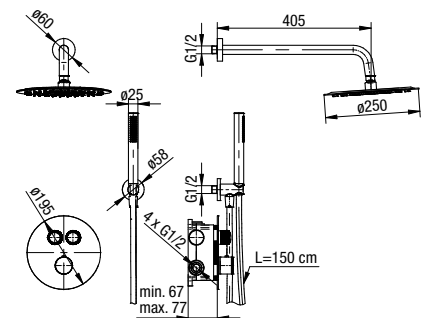

ALLORA

- EN 2-function concealed thermostatic set
- DE 2-Funktions Unterputz Thermostat Set
- CZ 2-funkční podomítkový termostatický set
- SK 2-funkční podomítkový termostatický set
- RO Set de duș termostatic, încadrat cu două funcții
- SR Skrivni termostatski set sa 2 funkcije

	Chrome	2413170-CHR
	Black	2413170-MBK
	Brushed Gold	2413170-BAPV
	Satin Copper	2413170-SCPV
	Gun Metal	2413170-GMV

type	embedded
installation	concealed
cartridge	thermostatic regulator
flow class	S/A
aerator	-
hoses / connection	G 1/2
material of the body	brass
additional fittings	hand shower, hose 1500 mm

ALLORA

- EN 3-function concealed thermostatic set
- DE 3-Funktions Unterputz Thermostat Set
- CZ 3-funkční podomítkový termostatický set
- SK 3-funkčná skrytá termostatická súprava
- RO Set de duș termostatic, încadrat cu trei funcții
- SR Skrivni termostatski set sa 3 funkcije

	Chrome	2413180-CHR
	Black	2413180-MBK
	Brushed Gold	2413180-BAPV
	Satin Copper	2413180-SCPV
	Gun Metal	2413180-GMV

type	embedded
installation	concealed
cartridge	thermostatic regulator
flow class	S/S/A
aerator	-
hoses / connection	G 1/2
material of the body	brass
additional fittings	hand shower, hose 1500 mm

ALLORA

- EN Concealed thermostatic set
- DE Unterputz Thermostat Set
- CZ Podomítkový termostatický set
- SK Skrytá termostatická súprava
- RO Set de duș termostatic, încadrat
- SR Skrivni termostatski set

	Chrome	2413230-CHR
	Black	2413230-MBK
	Brushed Gold	2413230-BAPV
	Satin Copper	2413230-SCPV
	Gun Metal	2413230-GMV

type	embedded
installation	concealed
cartridge	thermostatic regulator
flow class	S/S
aerator	-
hoses / connection	G 1/2
material of the body	brass
additional fittings	shower head, shower arm, hand shower, wall supply elbow, hose 1500 mm