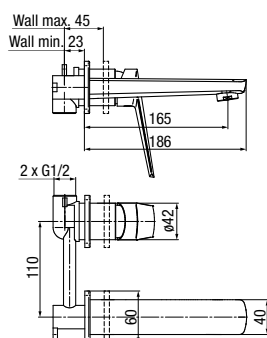

SOHO

- EN Concealed wall-mounted basin mixer with spout
- DE Waschtischbatterie für Wandmontage mit Auslauf
- CZ Podomítková umyvadlová baterie, s výtokovým ramenem
- SK Umývadlová podomietková batéria s výtokovým ramenom
- RO Baterie lavoar cu montaj îngropat, pe perete
- SR Zidna podžbukna miješalica za umivaonik sa izljevom

	Chrome	2417260
	Black	2417360

type	embedded
installation	concealed
cartridge	Ø35
flow class	A
aerator	M24x1
hoses / connection	-
material of the body	brass
additional fittings	-

SOHO

- EN Wall mounted bath mixer
- DE Badewannen-Wand-Mischbatterie
- CZ Vanová baterie nástěnná
- SK Vaňová batéria
- RO Baterie pentru cadă/duș cu montaj pe perete
- SR Zidna baterija za kadu

	Chrome	2417220
	Black	2417320

type	embedded
installation	two-hole
cartridge	Ø35
flow class	B/B
aerator	M24x1
hoses / connection	G1/2
material of the body	brass
additional fittings	-

SOHO

- EN Wall mounted shower mixer
- DE Brause-Wand-Mischbatterie
- CZ Sprchová baterie nástěnná
- SK Sprchová batéria
- RO Baterie pentru duș cu montaj pe perete
- SR Zidna baterija za tuš

	Chrome	2417230
	Black	2417330

type	embedded
installation	two-hole
cartridge	Ø35
flow class	B
aerator	-
hoses / connection	G1/2
material of the body	brass
additional fittings	-