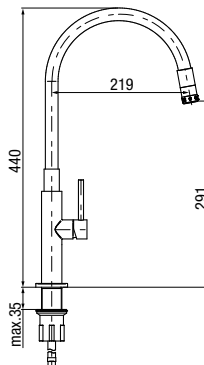

FLEXIO

- EN Standing kitchen mixer with side lever
- DE Küchen-Standmischbatterie mit seitlichem Hebel
- CZ Baterie stojánková s boční pákou
- SK Stojanková batéria s bočnou pákou
- RO Baterie bucătărie cu pipă flexibilă
- SR Stojeća baterija za sudoperu sa bočnom ručkom

	Brushed Steel	2426020-SB
	Black	2426020-MBK

type	standing
installation	one-hole
cartridge	Ø25
flow class	Z
aerator	M22x1
hoses / connection	G 3/8 M8x1
material of the body	stainless steel
additional fittings	connection hoses 450 mm