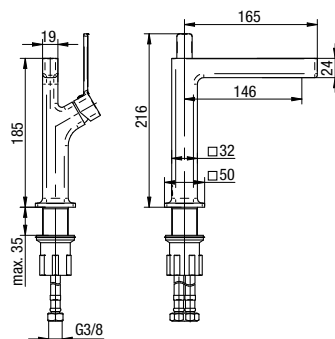

ALIBI

- EN Washbasin mixer
- DE Waschtisch-Standmischbatterie
- CZ Umyvadlová baterie stojánková
- SK Stojanková umývadlová batéria
- RO Baterie stativă pentru lavoar
- SR Stojeća baterija za umivaonik

	Chrome	2417550
	Black	2417560
	Brushed Gold	2417570

type	standing
installation	one-hole
cartridge	Ø26
flow class	A
hoses / connection	G3/8 M10x1
material of the body	brass
additional fittings	connection hoses 450 mm