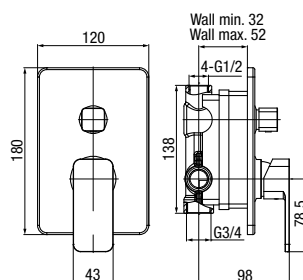

LOFT

- EN Concealed bathtub and shower mixer tap
- DE Dusch- und Badewannenarmatur, Unterputz
- CZ Vanové-sprchová baterie - sprchová podomítková
- SK Vaňovo-sprchová batéria podomietková
- RO Baterie încastrată pentru cadă și duș
- SR Baterija za tuš i kadu za ugradnju ispod žbuke

	Chrome	2454980
	Black	2455970
	Gold	2455550

type	embedded
installation	concealed
cartridge	Ø35
flow class	B/B
aerator	–
hoses / connection	–
material of the body	brass
additional fittings	–