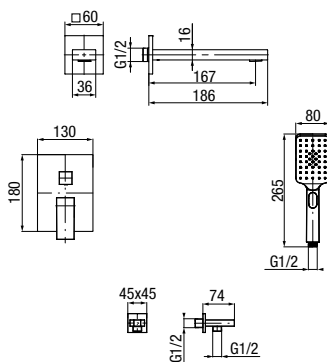

ARS

- EN Concealed shower set
- DE Duschsets, Unterputz
- CZ Sprchovací souprava pod omítku
- SK Sprchovací súprava pod omietku
- RO Set de duș încastrat
- SR Set za tuš za ugradnju ispod žbuke

	Chrome	2420250
	Black	2420260
	Brushed Gold	2420270
	Satin Copper	2420280
	Gun Metal	2420290

type	embedded	
installation	wall-mounted	
cartridge	Ø35	
flow class	S/S	
aerator	-	
hoses / connection	G1/2	
material of the body	brass	
additional fittings	shower head, shower arm, hand shower, wall supply elbow, hose 1500 mm