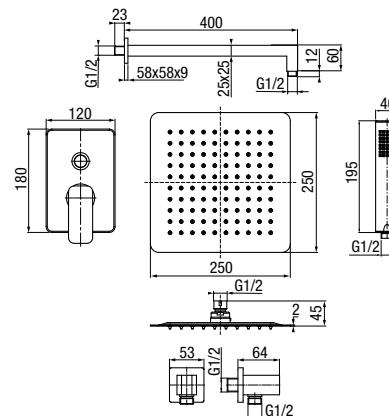

CARRÉ

EN	Concealed shower set
DE	Duschsets, Unterputz
CZ	Sprchovací souprava pod omítku
SK	Sprchovací súprava pod omietku
RO	Set de duș încastrat
SR	Set za tuš za ugradnju ispod žbuke

	Chrome	2449980
	Black	2448850
	Gold	2455790

type	embedded
installation	concealed
cartridge	35 mm
flow class	A/Z
hoses / connection	G1/2
material of the body	brass
additional fittings	shower head, shower arm, hand shower, wall bracket, hose 1500 mm