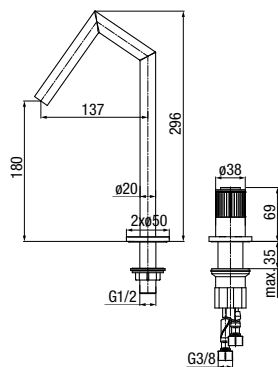

AVOLA

EN	2-hole Lavatory Mixer
DE	Waschtisch 2-Loch Batterie
CZ	Baterie umývadlová dvouotvorová
SK	Dvojotvorová umývadlová batéria
RO	Baterie pentru lavoar, două piese
SR	Stojeća baterija (2 otvora)

	Chrome	2417650
	Black	2417660
	Brushed Gold	2417670

type	standing
installation	one-hole
cartridge	Ø30
flow class	Z
aerator	M16.5×1
hoses / connection	G3/8 M10x1
material of the body	brass
additional fittings	connection hoses 450 mm