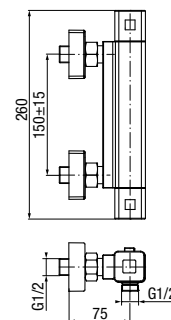

ESTILL

- EN Thermostatic shower mixer
- DE Brause-Thermostat-Mischbatterie
- CZ Termostatické baterie sprchová (bez vybavení)
- SK Termostatická sprchová batéria (bez príslušenstva)
- RO Baterie termostatică pentru duș
- SR Termostatička mješalica za tuš

Chrome **2447170**

type	embedded
installation	two-hole
cartridge	thermostatic regulator
flow class	B
aerator	-
hoses / connection	G1/2
material of the body	brass