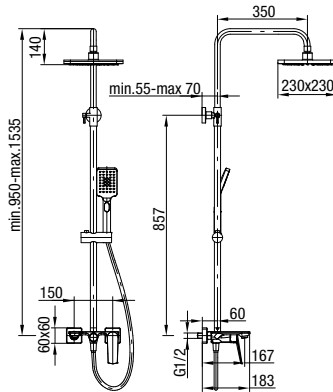

SOHO

- EN Shower column with a bath spout
- DE Duschsäule mit Wannenauslauf
- CZ Sprchový sloup s vanovým výtokem
- SK Sprchový stĺp s vaňovou výlevkou
- RO Coloană de duș cu trei funcții
- SR Tuš kolona sa izlivom za kadu

	Chrome	2417290
	Black	2417390

type	embedded
installation	two-hole
cartridge	Ø35
flow class	B/A/Z
aerator	M24x1
hoses / connection	G 1/2
material of the body	brass
additional fittings	shower head, hand shower, hose 1500 mm

SOHO

- EN Wall mounted Bidet Mixer
- DE Bidetmischer zur Wandmontage
- CZ Bidetová baterie podomítková
- SK Bidetová batéria podomietková
- RO Baterie bideu încastrată
- SR Zidni mikser za bide

	Chrome	2417170-CHR
	Black	2417170-MBK

type	embedded
installation	concealed
cartridge	Ø25
flow class	Z
aerator	-
hoses / connection	G 1/2
material of the body	brass
additional fittings	hand shower, hose 1500 mm