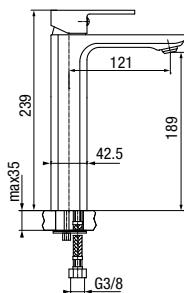

LOFT

- EN Washbasin high mixer
- DE De Hohe Waschtisch-
  Standmischbatterie
- CZ Umyvadlová baterie stojánková
- SK Stojánková umývadlová batéria
- RO Baterie stativă înaltă pentru lavoar
- SR Stojeća baterija za umivaonik sa
  automatskim čepom (visoka)

Chrome **2454920**

type	standing, tall
installation	one-hole
cartridge	Ø35
flow class	Z
aerator	M24×1
hoses / connection	G3/8 M10×1
material of the body	brass
additional fittings	connection hoses 400 mm