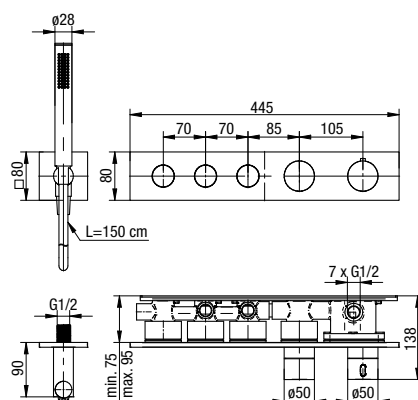

LOFT

- EN 3-function concealed thermostatic set
- DE 3-Funktions Unterputz Thermostat Set
- CZ 3-funkční podomítkový termostatický set
- SK 3-funkčná skrytá termostatická súprava
- RO Set de duș termostatic, încastrat cu trei funcții
- SR Skriveni termostatski set sa 3 funkcije

	Chrome	2453180-CHR
	Black	2453180-MBK
	Gold	2453180-GPV

type	embedded
installation	concealed
cartridge	thermostatic regulator
flow class	S/S/A
aerator	-
hoses / connection	G 1/2
material of the body	brass
additional fittings	hand shower, hose 1500 mm