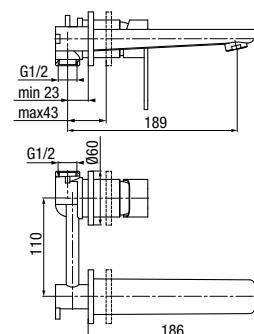

LOFT

- EN Washbasin high mixer
- DE De Hohe Waschtisch-
  Standmischbatterie
- CZ Umyvadlová baterie stojánková
- SK Stojánková umývadlová batéria
- RO Baterie stativă înaltă pentru lavoar
- SR Stojeća baterija za umivaonik sa
  automatskim čepom (visoka)

Chrome **2454920**

type	standing, tall
installation	one-hole
cartridge	Ø35
flow class	Z
aerator	M24×1
hoses / connection	G3/8 M10×1
material of the body	brass
additional fittings	connection hoses 400 mm

LOFT

- EN Washbasin high mixer
- DE De Hohe Waschtisch-
  Standmischbatterie
- CZ Umyvadlová baterie stojánková
- SK Stojánková umývadlová batéria
- RO Baterie stativă înaltă pentru lavoar
- SR Stojeća baterija za umivaonik sa
  automatskim čepom (visoka)

Chrome **2454730**
Black **2455910**
Gold **2455830**

type	standing, tall
installation	one-hole
cartridge	Ø35
flow class	Z
aerator	M24×1
hoses / connection	G3/8 M10×1
material of the body	brass
additional fittings	connection hoses 400 mm

LOFT

- EN Concealed wall-mounted
  basin mixer with spout
- DE Waschtischbatterie für
  Wandmontage mit Auslauf
- CZ Podomítková umyvadlová
  baterie, s výtokovým ramenem
- SK Umyvadlová podomietková
  batéria s výtokovým ramenom
- RO Baterie lavoar cu montaj
  îngropat, pe perete
- SR Zidna podžbukna miješalica
  za umivaonik sa izjevom

Chrome **2454780**
Black **2455980**
Gold **2455860**

type	embedded
installation	concealed
cartridge	Ø35
flow class	A
aerator	M24×1
hoses / connection	–
material of the body	brass
additional fittings	–