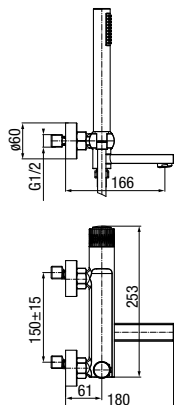

DECOR

- EN Wall mounted shower mixer
- DE Brause-Wand-Mischbatterie
- CZ Sprchová baterie nástěnná
- SK Sprchová batéria
- RO Baterie pentru duș cu montaj pe perete
- SR Zidna baterija za tuš

- Chrome **2420630**
- Black **2420680**

type	embedded
installation	two-hole
cartridge	Ø35
flow class	A
aerator	–
hoses / connection	G1/2
material of the body	brass
additional fittings	hand shower, hose 1500 mm