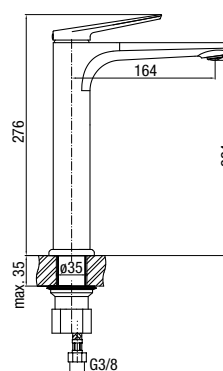

SOHO

- EN Washbasin high mixer
- DE De Hohe Waschtisch-Standmischbatterie
- CZ Umyvadlová baterie stojánková
- SK Stojanková umývadlová batéria
- RO Baterie stativă înaltă pentru lavoar
- SR Stojeća baterija za umivaonik sa automatskim čepom (visoka)

	Chrome	2417210
	Black	2417310

type	standing, tall
installation	one-hole
cartridge	Ø35
flow class	Z
aerator	M24×1
hoses / connection	G3/8 M10×1
material of the body	brass
additional fittings	connection hoses 450 mm