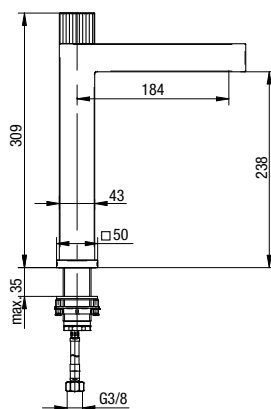

VARSO

- EN Washbasin high mixer
- DE De Hohe Waschtisch-Standmischbatterie
- CZ Umyvadlová baterie stojánková
- SK Stojanková umývadlová batéria
- RO Baterie stativă înaltă pentru lavoar
- SR Stojeća baterija za umivaonik sa automatskim čepom (visoka)

	Chrome	2417950
	Black	2417960
	Brushed Gold	2417970

type	standing, tall
installation	one-hole
cartridge	Ø25
flow class	A
aerator	29,8x7,8
hoses / connection	G3/8 M10x1
material of the body	brass
additional fittings	connection hoses 450 mm

VARSO

- EN Concealed wall-mounted basin mixer with spout
- DE Waschtischbatterie für Wandmontage mit Auslauf
- CZ Podomítková umyvadlová baterie, s výtokovým ramenem
- SK Umyvadlová podomietková batéria s výtokovým ramenom
- RO Baterie lavoar cu montaj îngropat, pe perete
- SR Zidna podžbukna miješalica za umivaonik sa izljevom

	Chrome	2426900-CHR
	Black	2426900-MBK
	Brushed Gold	2426900-BAPV

type	embedded
installation	concealed
cartridge	Ø35
flow class	Z
aerator	M24x1
hoses / connection	-
material of the body	brass
additional fittings	-