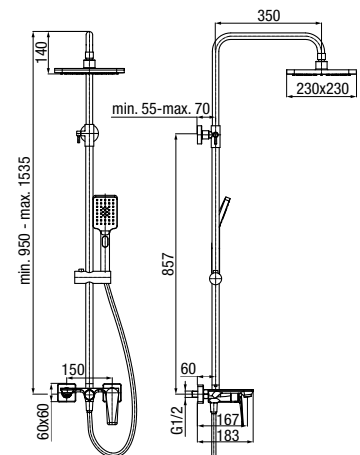

ESTO

- EN Shower column with a bath spout
- DE Duschsäule mit Wannenauslauf
- CZ Sprchový sloup s vanovým výtokem
- SK Sprchový stĺp s vaňovou výlevkou
- RO Coloană de duș cu trei funcții
- SR Tuš kolona sa izlivom za kadu

	Chrome	2414290
	Black	2414390

type	embedded
installation	two-hole
cartridge	Ø35
flow class	B/A/Z
aerator	M24x1
hoses / connection	G 1/2
material of the body	brass
additional fittings	shower head, hand shower, hose 1500 mm