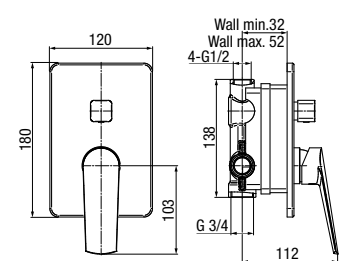

SOHO

- EN Concealed shower mixer
- DE Duscharmatur - Unterputz
- CZ Baterie sprchová – podomítková
- SK Batéria sprchová – podomietková
- RO Baterie încastrată pentru duș
- SR Baterija za tuš - za ugradnju ispod žbuke

	Chrome	2417240
	Black	2417340

type	embedded
installation	concealed
cartridge	Ø35
flow class	B
aerator	-
hoses / connection	G1/2
material of the body	brass
additional fittings	-

SOHO

- EN Concealed bathtub and shower mixer tap
- DE Dusch- und Badewannenarmatur, Unterputz
- CZ Vanové-sprchová baterie - sprchová podomítková
- SK Vaňovo-sprchová batéria podomietková
- RO Baterie încastrată pentru cadă și duș
- SR Baterija za tuš i kadu za ugradnju ispod žbuke

	Chrome	2417250
	Black	2417350

type	embedded
installation	concealed
cartridge	Ø35
flow class	B/B
aerator	-
hoses / connection	G1/2
material of the body	brass
additional fittings	-

SOHO

- EN 3-function concealed mixer
- DE 3 Funktion. Unterputz Mischer
- CZ Baterie sprchová – podomítková 3 funkčním přepínačem
- SK Batéria sprchová – podomietková 3 funkčným prepínačom
- RO Baterie încastrată 3 funcții
- SR Baterija za ugradnju ispod žbuke 3 funkcija

	Chrome	2417270
	Black	2417370

type	embedded
installation	concealed
cartridge	Ø35
flow class	B/B/B
aerator	-
hoses / connection	G1/2
material of the body	brass
additional fittings	-