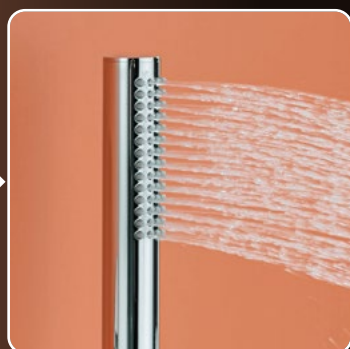

Rain shower activation