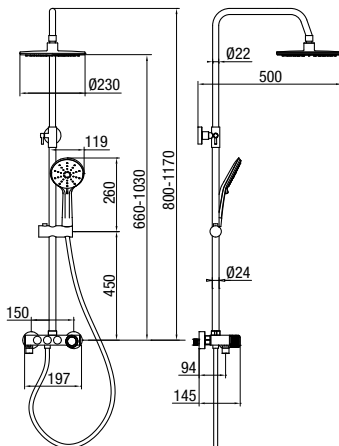

DECOR

- EN Shower set with shower mixer
- DE Duschsets
- CZ Sprchová souprava
- SK Sprchová súprava
- RO Coloană de duș cu trei funcții
- SR Tus set

	Chrome	2420750
	Black	2420760

type	embedded	
installation	two-hole	
cartridge	Ø35	
flow class	A/A/Z	
aerator	M24x1	
hoses / connection	G 1/2	
material of the body	brass	
additional fittings	shower head, hand shower, hose 1500 mm