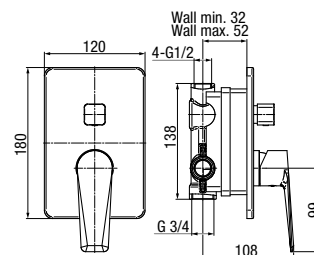

ESTO

- EN Concealed bathtub and shower mixer tap
- DE Dusch- und Badewannenarmatur, Unterputz
- CZ Vanově-sprchová baterie - sprchová podomítková
- SK Vaňovo-sprchová batéria podomietková
- RO Baterie încastrată pentru cadă și duș
- SR Baterija za tuš i kadu za ugradnju ispod žbuke

	Chrome	2414250
	Black	2414350

type	embedded
installation	concealed
cartridge	Ø35
flow class	B/B
aerator	-
hoses / connection	G1/2
material of the body	brass
additional fittings	-