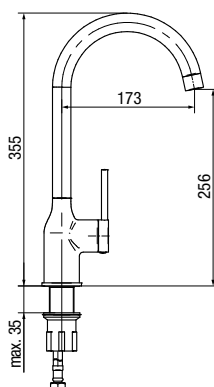

ALLORA

- EN Standing kitchen mixer with side lever
- DE Küchen-Standmischbatterie mit seitlichem Hebel
- CZ Baterie stojánková s boční pákou
- SK Stojanková batéria s bočnou pákou
- RO Baterie pentru bucătărie
- SR Stojeća baterija za sudoperu sa bočnom ručkom

	Brushed Steel	2413220-CHR
	Black	2413220-MBK
	Brushed Gold	2413220-BAPV
	Satin Copper	2413220-GMV
	Gun Metal	2413220-SCPV

type	standing
installation	one-hole
cartridge	Ø35
flow class	Z
aerator	insert
hoses / connection	G3/8 M10x1
material of the body	brass
additional fittings	-