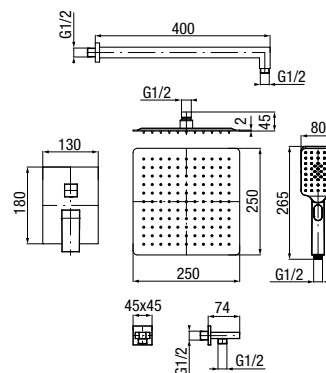

ARS

ARS

- EN Concealed 2-outlet set with a bath spout
- DE 2-Funktions-Unterputzset mit Wannenauslauf
- CZ 2-funkční podomítkový set s vanovým výtokem
- SK Podomietková súprava 2-funkčná s vanovou výlevkou
- RO Set de duș încastrat cu pipă de cadă
- SR Ugradni set sa 2 funkcije i izlivom za kadu

	Chrome	2419900
	Black	2419910
	Brushed Gold	2419920
	Satin Copper	2419930
	Gun Metal	2419940

type	embedded	
installation	concealed	
cartridge	Ø35	
flow class	B/A	
aerator	-	
hoses / connection	G1/2	
material of the body	brass	
additional fittings	hand shower, hose 1500 mm	

ARS

- EN Concealed shower set
- DE Duschsets, Unterputz
- CZ Sprchovací souprava pod omítku
- SK Sprchovací súprava pod omietku
- RO Set de duș încastrat
- SR Set za tuš za ugradnju ispod žbuke

	Chrome	2420250
	Black	2420260
	Brushed Gold	2420270
	Satin Copper	2420280
	Gun Metal	2420290

type	embedded	
installation	wall-mounted	
cartridge	Ø35	
flow class	S/S	
aerator	-	
hoses / connection	G1/2	
material of the body	brass	
additional fittings	shower head, shower arm, hand shower, wall supply elbow, hose 1500 mm