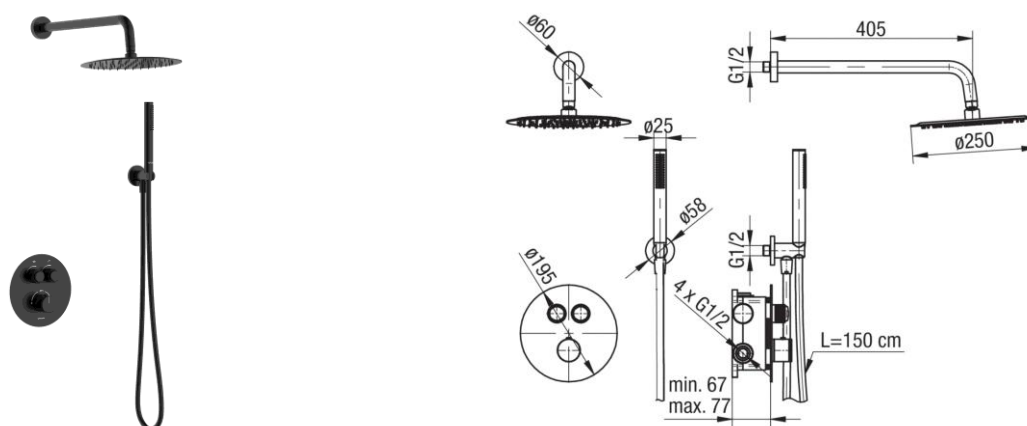

Series Cannoli Black

Concealed thermostatic set

Code	Flow class	EAN13
2424990-MBK	S/S	5902273585770

Product usage:

For use in with cold and hot water systems in buildings

Type:

Shower sets

Guarantee:

25-year

Technical data/Operating parameters:

Max pressure: 1,0 MPa,
Max temperature: 70°C

Used materials:

- shower head $\varnothing 250\text{mm}$
- spray arm 405mm
- concealed thermostatic tap
- water inlet angle valve
- 1-function shower hand
- shower hose