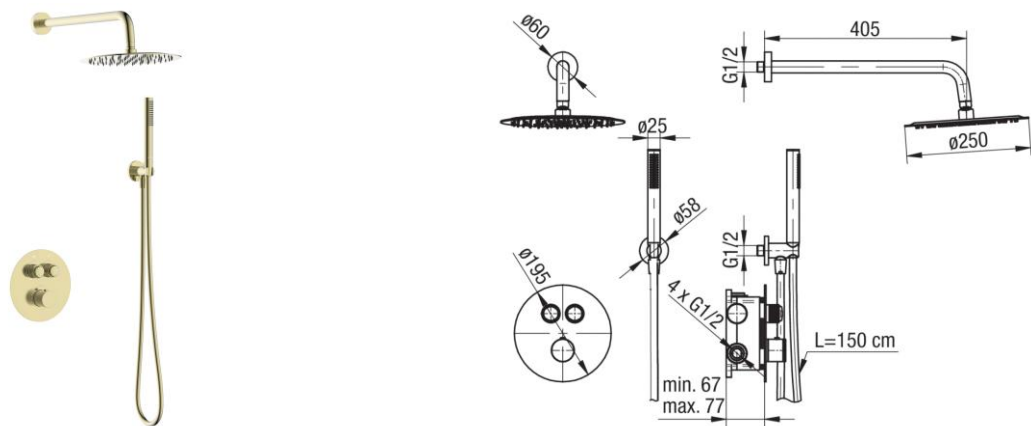

## Series Cannoli Brushed Gold

Concealed thermostatic set

| Code         | Flow class | EAN13         |
|--------------|------------|---------------|
| 2424990-BAPV | S/S        | 5902273585718 |

**Product usage:**

For use in with cold and hot water systems in buildings

**Type:**

Shower sets

**Guarantee:**

25-year

**Technical data/Operating parameters:**

Max pressure: 1,0 MPa,  
Max temperature: 70°C

**Used materials:**

- shower head  $\varnothing 250\text{mm}$
- spray arm 405mm
- concealed thermostatic tap
- water inlet angle valve
- 1-function shower hand
- shower hose

**Finish:**

brushed gold PVD