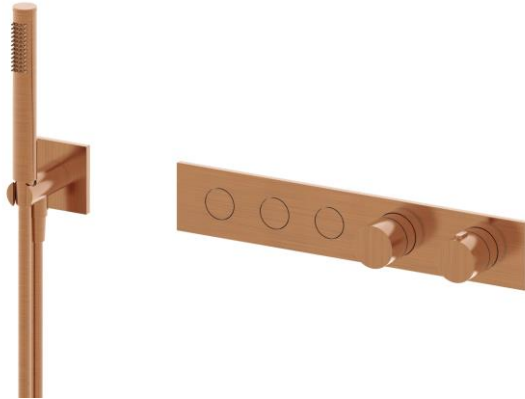

## Series Cannoli Satin Copper

3-function concealed thermostatic set

Code	Flow class	EAN13
2424970-SCPV	S/S/A	5902273585640

**Product usage:**

For use in with cold and hot water systems in buildings

**Type:**

Shower sets

**Technical data/Operating parameters:**Max pressure: 1,0 MPa,  
Max temperature: 70°C**Guarantee:**

25-year

**Used materials:**

brass

**Finish:**

satin copper PVD