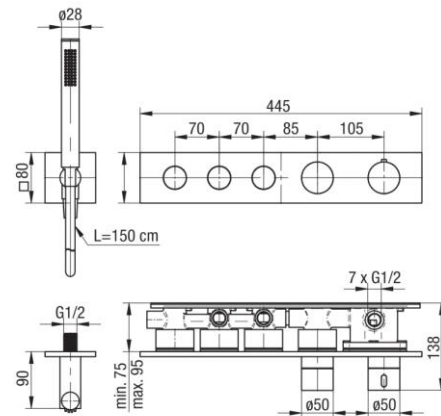

## Series Cannoli Satin Copper

3-function concealed thermostatic set

Code	Flow class	EAN13
2424970-SCPV	S/S/A	5902273585640

**Product usage:**

For use in with cold and hot water systems in buildings

**Type:**

Shower sets

**Technical data/Operating parameters:**Max pressure: 1,0 MPa,  
Max temperature: 70°C**Guarantee:**

25-year

**Used materials:**

brass

**Finish:**

satin copper PVD