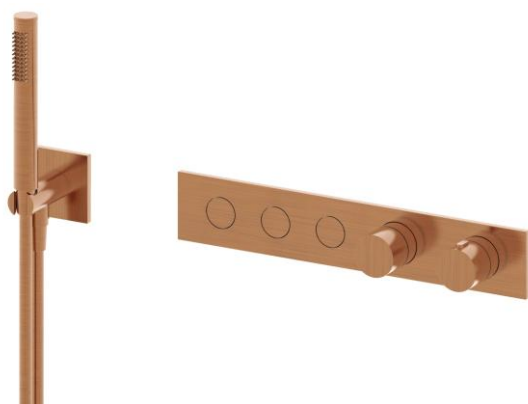

Series Cannoli Satin Copper

2-function concealed thermostatic set

Code	Flow class	EAN13
2424970-SCPV	S/S/A	5902273585640

Product usage:

For use in with cold and hot water systems in buildings

Type:

Shower sets

Guarantee:

25-year

Technical data/Operating parameters:

Max pressure: 1,0 MPa,
Max temperature: 70°C

Used materials:

brass

Finish:

satin copper PVD