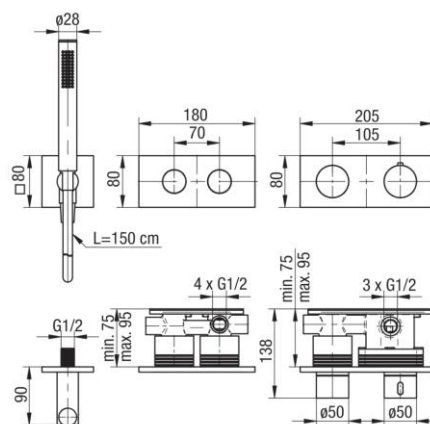

Series Cannoli Satin Copper

2-function concealed thermostatic set

Code	Flow class	EAN13
2424970-SCPV	S/S/A	5902273585640

Product usage:

For use in with cold and hot water systems in buildings

Type:

Shower sets

Guarantee:

25-year

Technical data/Operating parameters:

Max pressure: 1,0 MPa,
Max temperature: 70°C

Used materials:

brass

Finish:

satin copper PVD