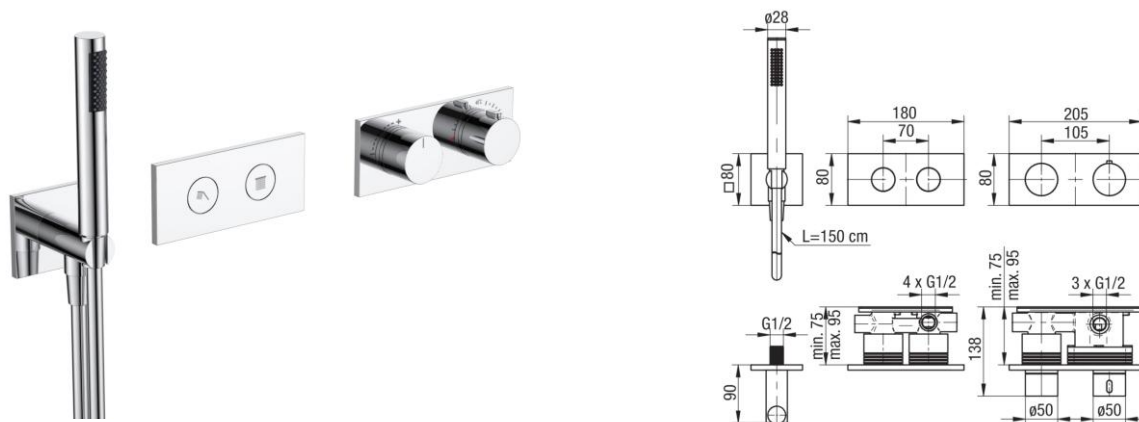

## Series Cannoli

2-function concealed thermostatic set

Code	Flow class	EAN13
2424960-CHR	S/A	5902273585480

**Product usage:**

For use in with cold and hot water systems in buildings

**Type:**

Shower sets

**Guarantee:**

25-year

**Technical data/Operating parameters:**

Max pressure: 1,0 MPa,  
Max temperature: 70°C

**Used materials:**

brass

**Finish:**

chrome