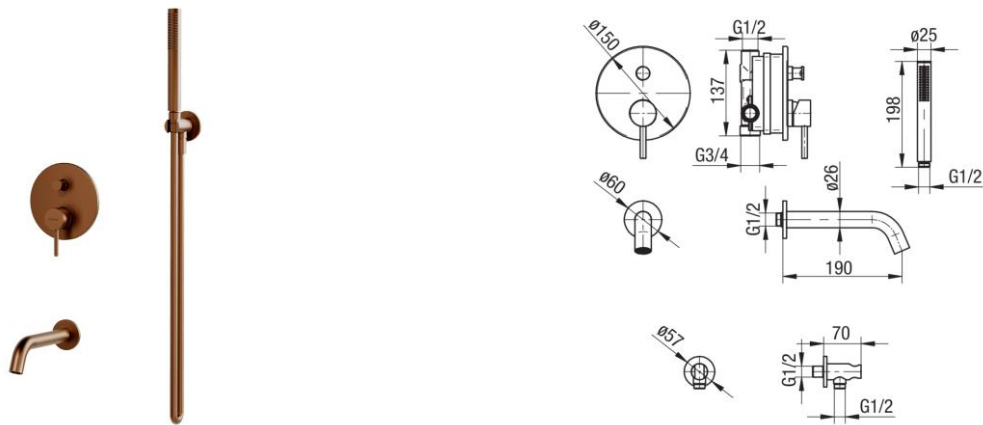

## Series Cannoli Satin Copper

2-function shower set with a bath spout

Code	Flow class	EAN13
2424950-SCPV	B/B	5902273585442

**Product usage:**

For use in with cold and hot water systems in buildings

**Type:**

Shower sets

**Guarantee:**

5-year

**Technical data/Operating parameters**

Max pressure: 1,0 MPa,  
Max temperature: 70°C

**Used materials:**

- flush-mounted shower mixer tap
- water inlet angle valve
- 1-function shower hand
- shower hose
- concealed bathtub spout

**Finish:**

satin copper PVD