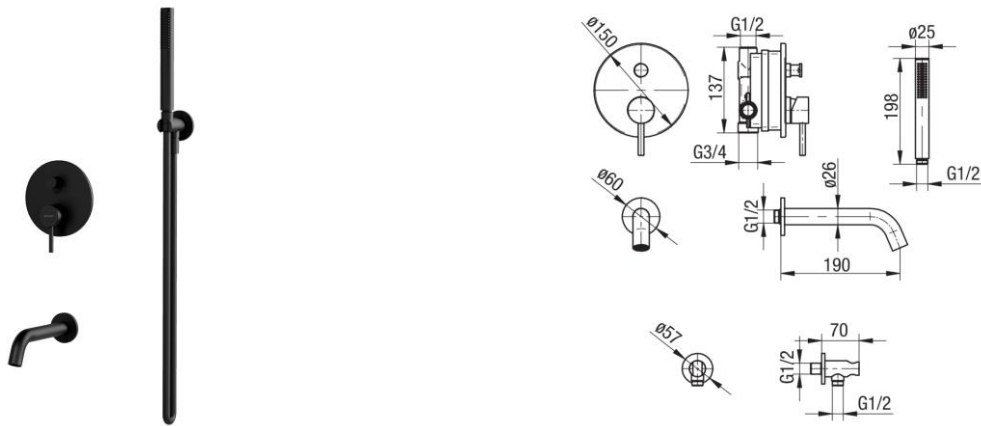

Series Cannoli Black

2-function shower set with a bath spout

Code	Flow class	EAN13
2424950-MBK	B/B	5902273585435

Product usage:

For use in with cold and hot water systems in buildings

Type:

Shower sets

Guarantee:

5-year

Technical data/Operating parameters

Max pressure: 1,0 MPa,
Max temperature: 70°C

Used materials:

- flush-mounted shower mixer tap
- water inlet angle valve
- 1-function shower hand
- shower hose
- concealed bathtub spout