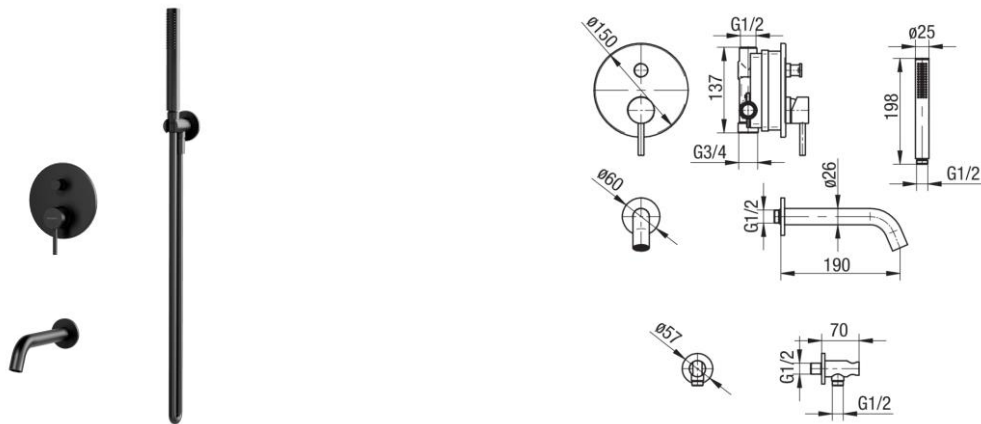

Series Cannoli Gun Metal

2-function shower set with a bath spout

Code	Flow class	EAN13
2424950-GMV	B/B	5902273585428

Product usage:

For use in with cold and hot water systems in buildings

Type:

Shower sets

Guarantee:

5-year

Technical data/Operating parameters

Max pressure: 1,0 MPa,
Max temperature: 70°C

Used materials:

- flush-mounted shower mixer tap
- water inlet angle valve
- 1-function shower hand
- shower hose
- concealed bathtub spout