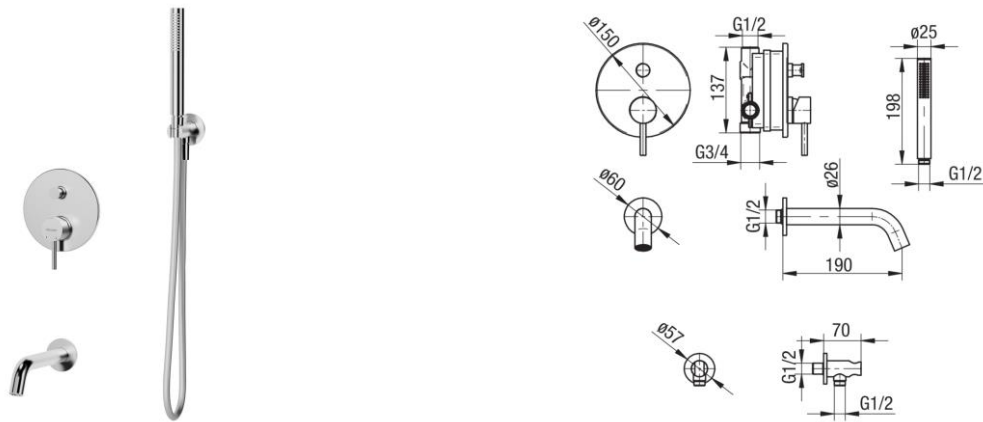

Series Cannoli

2-function shower set with a bath spout

Code	Flow class	EAN13
2424950-CHR	B/B	5902273585411

Product usage:

For use in with cold and hot water systems in buildings

Type:

Shower sets

Guarantee:

5-year

Technical data/Operating parameters

Max pressure: 1,0 MPa,
Max temperature: 70°C

Used materials:

- flush-mounted shower mixer tap
- water inlet angle valve
- 1-function shower hand
- shower hose
- concealed bathtub spout