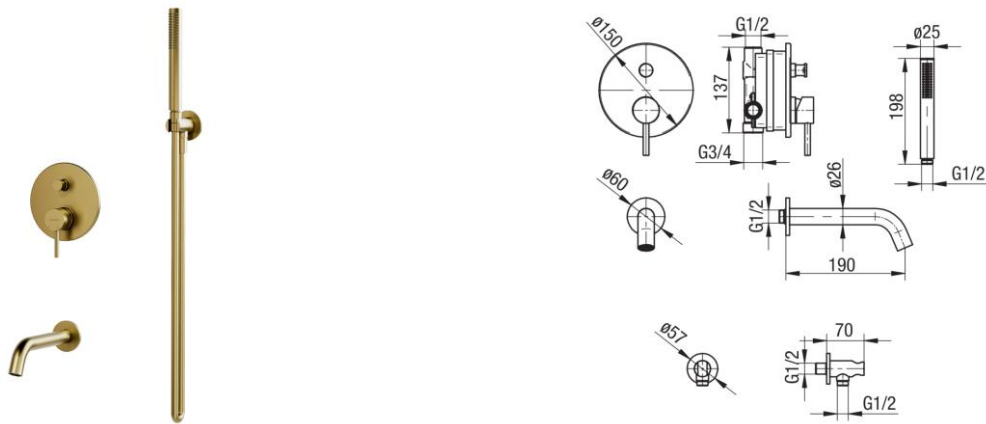

## Series Cannoli Brushed Gold

2-function shower set with a bath spout

Code	Flow class	EAN13
2424950-BAPV	B/B	5902273585404

**Product usage:**

For use in with cold and hot water systems in buildings

**Type:**

Shower sets

**Guarantee:**

5-year

**Technical data/Operating parameters**

Max pressure: 1,0 MPa,  
Max temperature: 70°C

**Used materials:**

- flush-mounted shower mixer tap
- water inlet angle valve
- 1-function shower hand
- shower hose
- concealed bathtub spout

**Finish:**

brushed gold PVD