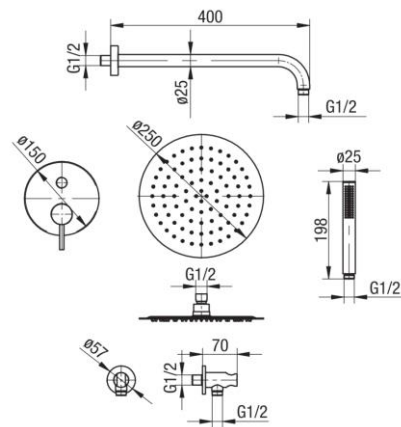

Series Cannoli Satin Copper

Concealed shower set

| Code | Flow class | EAN13 |
|--------------|------------|---------------|
| 2424940-SCPV | B/B | 5902273585398 |

Product usage:

For use in with cold and hot water systems in buildings

Type:

Shower sets

Guarantee:

5-year

Technical data/Operating parameters

Max pressure: 1,0 MPa,
Max temperature: 70°C

Used materials:

- shower head $\varnothing 250\text{mm}$
- spray arm 400mm
- flush-mounted shower mixer tap
- water inlet angle valve
- 1-function shower hand
- shower hose