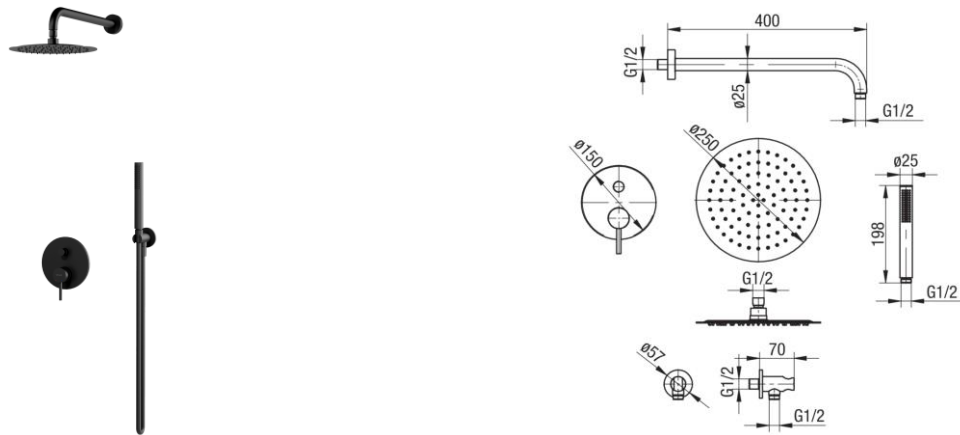

Series Cannoli Black

Concealed shower set

Code	Flow class	EAN13
2424940-MBK	B/B	5902273585381

Product usage:

For use in with cold and hot water systems in buildings

Type:

Shower sets

Guarantee:

5-year

Technical data/Operating parameters

Max pressure: 1,0 MPa,
Max temperature: 70°C

Used materials:

- shower head $\varnothing 250\text{mm}$
- spray arm 400mm
- flush-mounted shower mixer tap
- water inlet angle valve
- 1-function shower hand
- shower hose