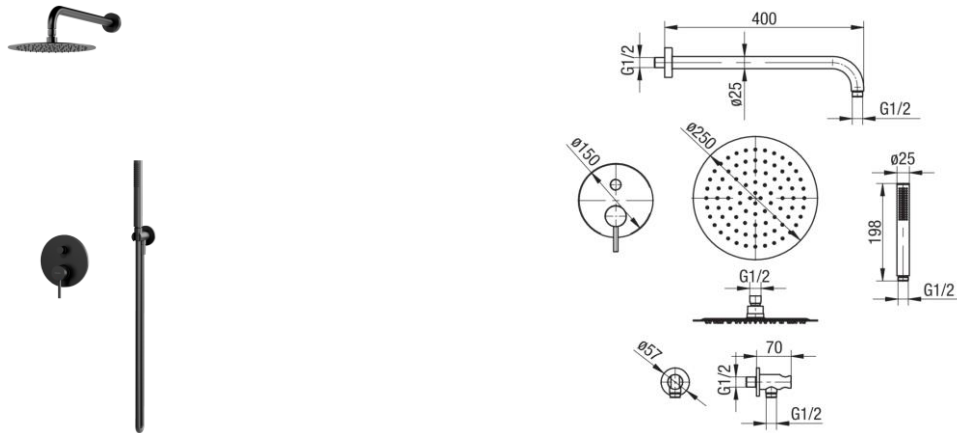

Series Cannoli Gun Metal

Concealed shower set

| Code | Flow class | EAN13 |
|-------------|------------|---------------|
| 2424940-GMV | B/B | 5902273585374 |

Product usage:

For use in with cold and hot water systems in buildings

Type:

Shower sets

Guarantee:

5-year

Technical data/Operating parameters

Max pressure: 1,0 MPa,
Max temperature: 70°C

Used materials:

- shower head $\varnothing 250\text{mm}$
- spray arm 400mm
- flush-mounted shower mixer tap
- water inlet angle valve
- 1-function shower hand
- shower hose