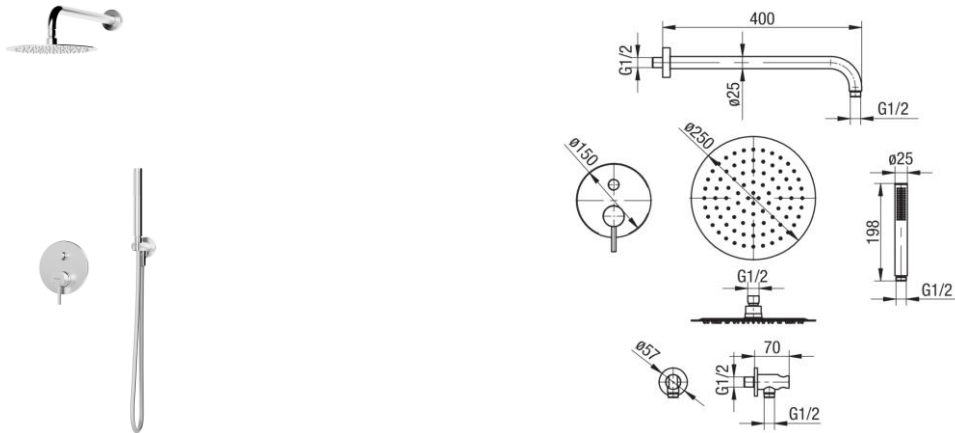

Series Cannoli

Concealed shower set

Code	Flow class	EAN13
2424940-CHR	B/B	5902273585367

Product usage:

For use in with cold and hot water systems in buildings

Type:

Shower sets

Guarantee:

5-year

Technical data/Operating parameters

Max pressure: 1,0 MPa,
Max temperature: 70°C

Used materials:

- shower head ø250mm
- spray arm 400mm
- flush-mounted shower mixer tap
- water inlet angle valve
- 1-function shower hand
- shower hose