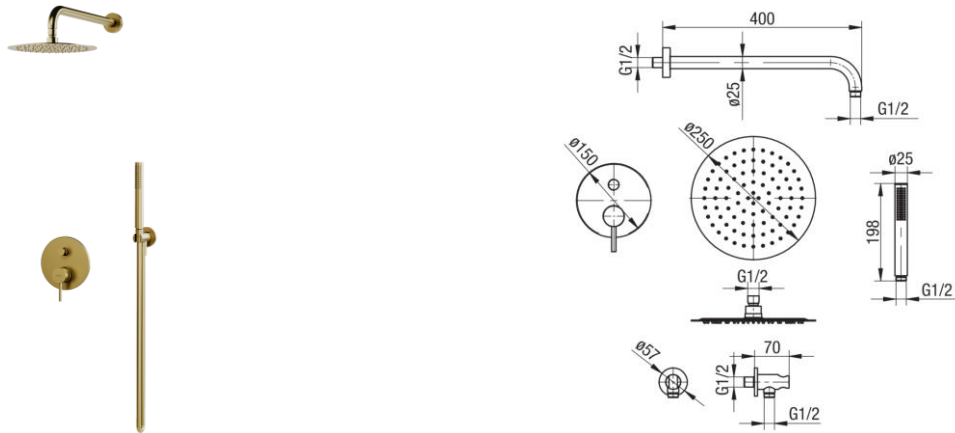

Series Cannoli Brushed Gold

Concealed shower set

Code	Flow class	EAN13
2424940-BAPV	B/B	5902273585350

Product usage:

For use in with cold and hot water systems in buildings

Type:

Shower sets

Guarantee:

5-year

Technical data/Operating parameters

Max pressure: 1,0 MPa,
Max temperature: 70°C

Used materials:

- shower head $\varnothing 250\text{mm}$
- spray arm 400mm
- flush-mounted shower mixer tap
- water inlet angle valve
- 1-function shower hand
- shower hose

Finish:

brushed gold PVD