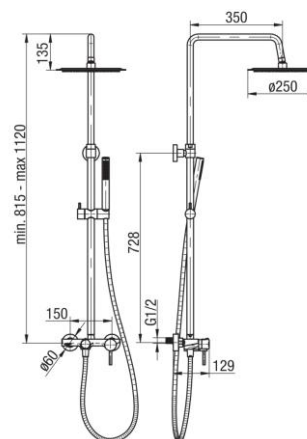

Series Cannoli Satin Copper

Shower column with shower head and 1-functional shower handset

Code	Flow class	EAN13
2424930-SCPV	S/A/Z	5902273585343

Product usage:

For use in with cold and hot water systems in buildings

Type:

Shower sets

Guarantee:

5-year

Technical data/Operating parameters:

Max pressure: 1,0 MPa,
Max temperature: 70°C

Used materials:

brass, ABS copolymer