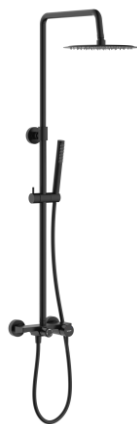

**Series Cannoli Black**

Shower column with shower head and 1-functional shower handset

| Code        | Flow class | EAN13         |
|-------------|------------|---------------|
| 2424930-MBK | S/A/Z      | 5902273585329 |

**Product usage:**

For use in with cold and hot water systems in buildings

**Type:**

Shower sets

**Guarantee:**

5-year

**Technical data/Operating parameters:**

Max pressure: 1,0 MPa,  
Max temperature: 70°C

**Used materials:**

brass, ABS copolymer

**Finish:**

matt black