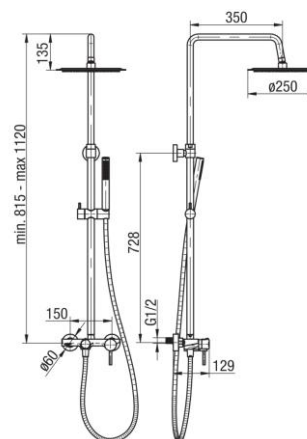

**Series Cannoli Black**

Shower column with shower head and 1-functional shower handset

| Code        | Flow class | EAN13         |
|-------------|------------|---------------|
| 2424930-MBK | S/A/Z      | 5902273585329 |

**Product usage:**

For use in with cold and hot water systems in buildings

**Type:**

Shower sets

**Guarantee:**

5-year

**Technical data/Operating parameters:**

Max pressure: 1,0 MPa,  
Max temperature: 70°C