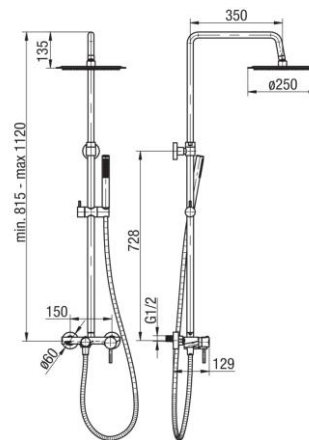

Series Cannoli Gun Metal

Shower column with shower head and 1-functional shower handset

Code	Flow class	EAN13
2424930-GMV	S/A/Z	5902273585299

Product usage:

For use in with cold and hot water systems in buildings

Type:

Shower sets

Guarantee:

5-year

Technical data/Operating parameters:

Max pressure: 1,0 MPa,
Max temperature: 70°C

Used materials:

brass, ABS copolymer