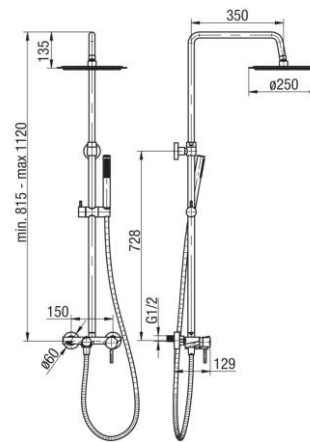

Series Cannoli

Shower column with shower head and 1-functional shower handset

Code	Flow class	EAN13
2424930-CHR	S/A/Z	5902273585275

Product usage:

For use in with cold and hot water systems in buildings

Type:

Shower sets

Guarantee:

5-year

Technical data/Operating parameters:

Max pressure: 1,0 MPa,
Max temperature: 70°C

Used materials:

brass, ABS copolymer

Finish: