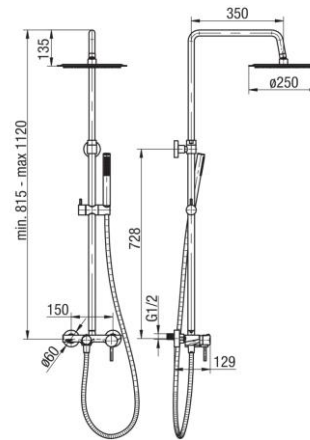

Series Cannoli Brushed Gold

Shower column with shower head and 1-functional shower handset

Code	Flow class	EAN13
2424930-BAPV	S/A/Z	5902273585268

Product usage:

For use in with cold and hot water systems in buildings

Type:

Shower sets

Guarantee:

5-year

Technical data/Operating parameters:

Max pressure: 1,0 MPa,
Max temperature: 70°C

Used materials:

brass, ABS copolymer