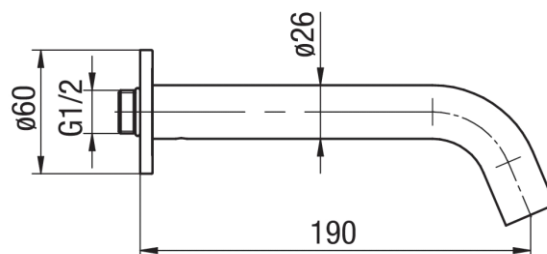

**Series Cannoli Satin Copper**

Wall-mounted bathtub spout

Code	EAN13
2424920-SCPV	5902273585244

**Product usage:**

For use in with cold and hot water systems in buildings

**Type:**

Spouts

**Guarantee:**

2-year

**Technical data/Operating parameters:**Recommended working pressure: 0,1-0,5 MPa,  
Max temperature: 70°C**Used materials:**

brass

**Finish:**

satin copper PVD