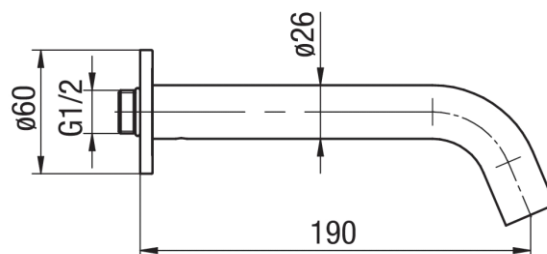

Series Cannoli Black

Wall-mounted bathtub spout

Code	EAN13
2424920-MBK	5902273585237

Product usage:

For use in with cold and hot water systems in buildings

Type:

Spouts

Guarantee:

2-year

Technical data/Operating parameters:Recommended working pressure: 0,1-0,5 MPa,
Max temperature: 70°C**Used materials:**

brass

Finish:

matt black