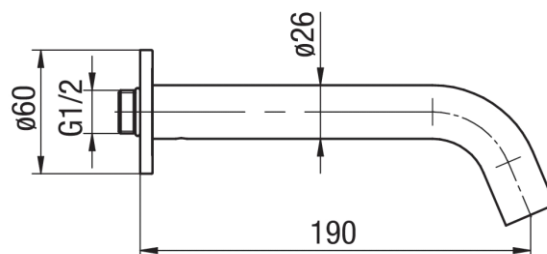

Series Cannoli Gun Metal

Wall-mounted bathtub spout

Code	EAN13
2424920-GMV	5902273585220

Product usage:

For use in with cold and hot water systems in buildings

Type:

Spouts

Guarantee:

2-year

Technical data/Operating parameters:Recommended working pressure: 0,1-0,5 MPa,
Max temperature: 70°C**Used materials:**

brass

Finish:

gun metal