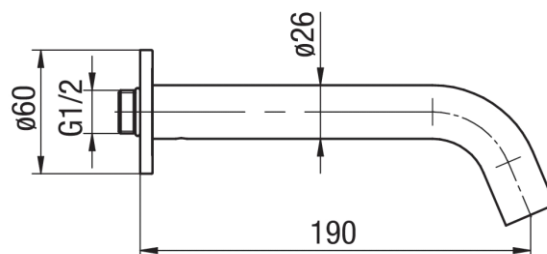

Series Cannoli

Wall-mounted bathtub spout

Code	EAN13
2424920-CHR	5902273585213

Product usage:

For use in with cold and hot water systems in buildings

Type:

Spouts

Guarantee:

2-year

Technical data/Operating parameters:

Recommended working pressure: 0,1-0,5 MPa,
Max temperature: 70°C

Used materials:

brass

Finish:

chrome