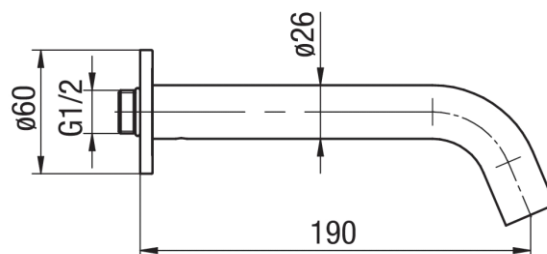

Series Cannoli Brushed Gold

Wall-mounted bathtub spout

Code	EAN13
2424920-BAPV	5902273585206

Product usage:

For use in with cold and hot water systems in buildings

Type:

Spouts

Guarantee:

2-year

Technical data/Operating parameters:Recommended working pressure: 0,1-0,5 MPa,
Max temperature: 70°C**Used materials:**

brass

Finish:

brushed gold PVD