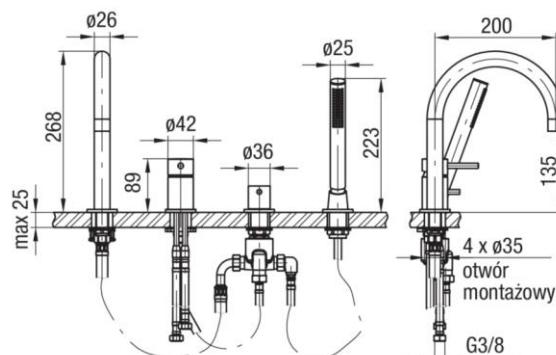

Series Cannoli Satin Copper

4-hole bath mixer with accessories

Code	Cartridge	Flow class	Hoses	EAN13
2424880-SCPV	cartridge $\Phi 35$	B/S	G3/8	5902273585084

Product usage:

For use in with cold and hot water systems in buildings

Type:

Bath mixers

Guarantee:

25-year

Technical data/Operating parameters:Recommended working pressure: 0,1-0,5 MPa,
Max temperature: 70°C**Used materials:**

brass

Finish:

satin copper PVD