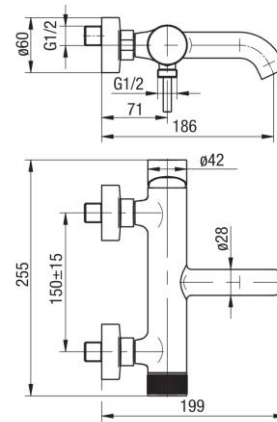

Series Cannoli Black

Wall mounted bath mixer (without accessories)

Code	Cartridge	Flow class	Connection	EAN13
2424860-MBK	cartridge $\Phi 35$	B/B	G1/2	5902273584865

Product usage:

For use in with cold and hot water systems in buildings

Type:

Bath mixers

Guarantee:

25-year

Technical data/Operating parameters:Recommended working pressure: 0,1-0,5 MPa,
Maximum temperature: 70°C**Used materials:**

brass

Finish:

matt black