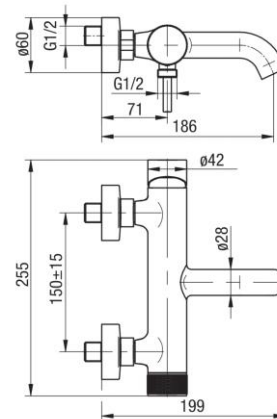

Series Cannoli Gun Metal

Wall mounted bath mixer (without accessories)

Code	Cartridge	Flow class	Connection	EAN13
2424860-GMV	cartridge Φ 35	B/B	G1/2	5902273584858

Product usage:

For use in with cold and hot water systems in buildings

Type:

Bath mixers

Guarantee:

25-year

Technical data/Operating parameters:Recommended working pressure: 0,1-0,5 MPa,
Maximum temperature: 70°C**Used materials:**

brass

Finish:

gun metal