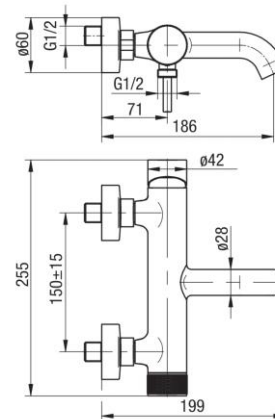

Series Cannoli Brushed Gold

Wall mounted bath mixer (without accessories)

Code	Cartridge	Flow class	Connection	EAN13
2424860-BAPV	cartridge $\Phi 35$	B/B	G1/2	5902273584803

Product usage:

For use in with cold and hot water systems in buildings

Type:

Bath mixers

Guarantee:

25-year

Technical data/Operating parameters:Recommended working pressure: 0,1-0,5 MPa,
Maximum temperature: 70°C**Used materials:**

brass

Finish:

brushed gold PVD