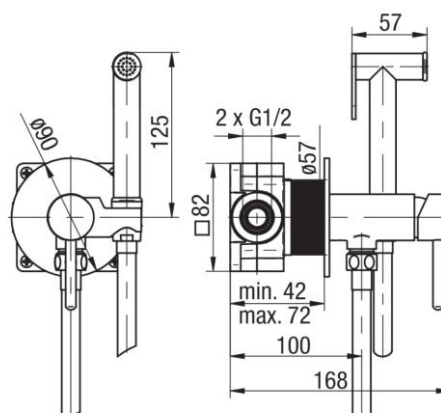

Series Cannoli Black

Concealed bidet mixer

Code	Cartridge	Flow class	Connection	EAN13
2424910-MBK	cartridge $\Phi 25$	Z	G1/2	5902273585183

Product usage:

For use in with cold and hot water systems in buildings

Type:

Bidet mixers

Guarantee:

25-year

Technical data/Operating parameters:

Recommended working pressure: 0,1-0,5 MPa,
Max temperature: 70°C

Used materials:

brass