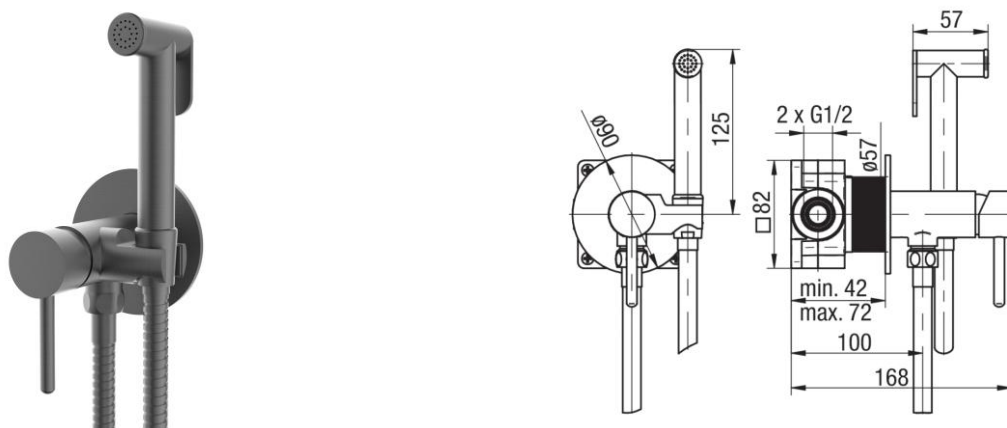

Series Cannoli Gun Metal

Concealed bidet mixer

Code	Cartridge	Flow class	Connection	EAN13
2424910-GMV	cartridge $\Phi 25$	Z	G1/2	5902273585176

Product usage:

For use in with cold and hot water systems in buildings

Type:

Bidet mixers

Guarantee:

25-year

Technical data/Operating parameters:

Recommended working pressure: 0,1-0,5 MPa,
Max temperature: 70°C

Used materials:

brass

Finish:

gun metal