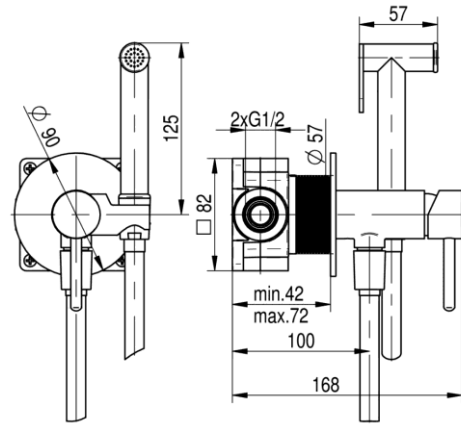

Series Cannoli Gun Metal

Concealed bidet mixer

Code	Cartridge	Flow class	Connection	EAN13
2424910-GMV	cartridge $\Phi 25$	Z	G1/2	5902273585176

Product usage:

For use in with cold and hot water systems in buildings

Type:

Bidet mixers

Guarantee:

25-year

Technical data/Operating parameters:

Recommended working pressure: 0,1-0,5 MPa,
Max temperature: 70°C

Used materials:

brass