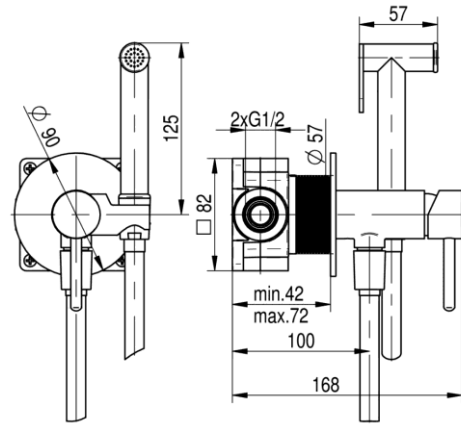

Series Cannoli Brushed Gold

Concealed bidet mixer

Code	Cartridge	Flow class	Connection	EAN13
2424910-BAPV	cartridge $\Phi 25$	Z	G1/2	5902273585152

Product usage:

For use in with cold and hot water systems in buildings

Type:

Bidet mixers

Technical data/Operating parameters:

Recommended working pressure: 0,1-0,5 MPa,
Max temperature: 70°C

Guarantee:

25-year

Used materials:

brass