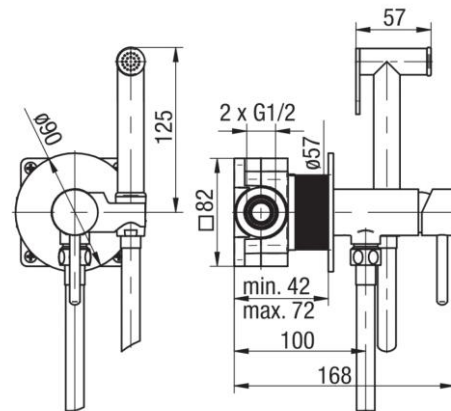

Series Cannoli Brushed Gold

Concealed bidet mixer

Code	Cartridge	Flow class	Connection	EAN13
2424910-BAPV	cartridge $\Phi 25$	Z	G1/2	5902273585152

Product usage:

For use in with cold and hot water systems in buildings

Type:

Bidet mixers

Guarantee:

25-year

Technical data/Operating parameters:

Recommended working pressure: 0,1-0,5 MPa,
Max temperature: 70°C

Used materials:

brass