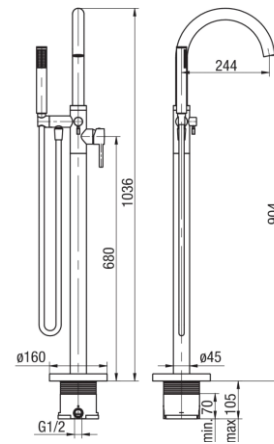

Series Cannoli Gun Metal

Freestanding bathtub mixer

Code	Cartridge	Flow class	Connection	EAN13
2424900-GMV	cartridge Φ 35	B/S	G1/2	5902273585855

Product usage:

For use in with cold and hot water systems in buildings

Type:

Bath mixers

Guarantee:

25-year

Technical data/Operating parameters:Recommended working pressure: 0,1-0,5 MPa,
Maximum temperature: 70°C**Used materials:**

brass

Finish:

gun metal