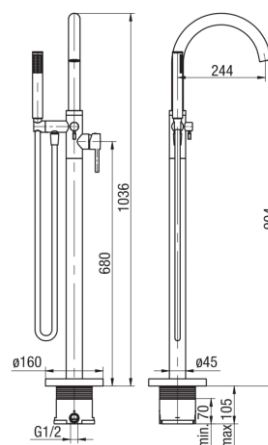

## Series Cannoli Brushed Gold

Freestanding bathtub mixer

Code	Cartridge	Flow class	Connection	EAN13
2424900-BAPV	cartridge $\Phi$ 35	B/S	G1/2	5902273585817

**Product usage:**

For use in with cold and hot water systems in buildings

**Type:**

Bath mixers

**Guarantee:**

25-year

**Technical data/Operating parameters:**

Recommended working pressure: 0,1-0,5 MPa,  
Maximum temperature: 70°C

**Used materials:**

brass