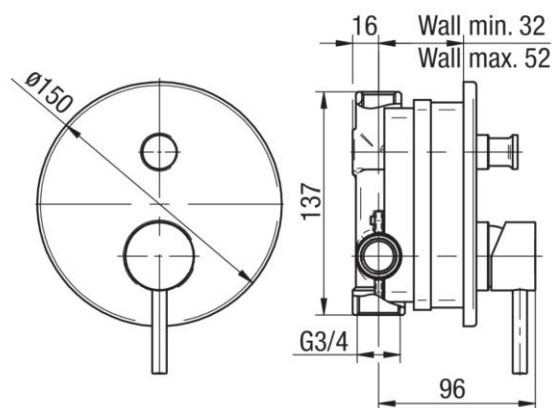

## Series Cannoli Satin Copper

Concealed bathtub and shower mixer tap

Code	Cartridge	Flow class	Connection	EAN13
2424890-SCPV	cartridge $\Phi$ 35	B/B	G1/2xG3/4	5902273585145

**Product usage:**

For use in with cold and hot water systems in buildings

**Type:**

Shower mixers

**Guarantee:**

25-year

**Technical data/Operating parameters:**Recommended working pressure: 0,1-0,5 MPa,  
Max temperature: 70°C**Used materials:**

brass

**Finish:**

satin copper PVD