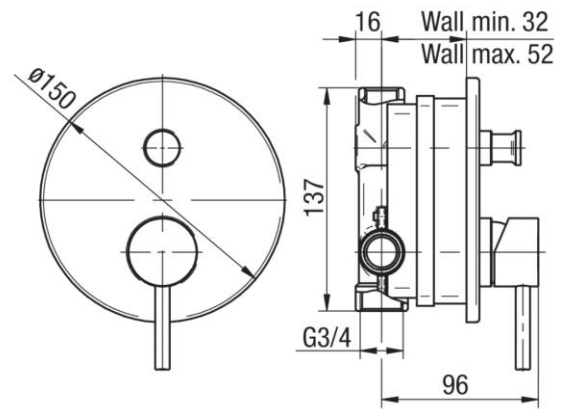

Series Cannoli Black

Concealed bathtub and shower mixer tap

Code	Cartridge	Flow class	Connection	EAN13
2424890-MBK	cartridge Φ 35	B/B	G1/2xG3/4	5902273585138

Product usage:

For use in with cold and hot water systems in buildings

Type:

Shower mixers

Guarantee:

25-year

Technical data/Operating parameters:Recommended working pressure: 0,1-0,5 MPa,
Max temperature: 70°C**Used materials:**

brass

Finish:

matt black