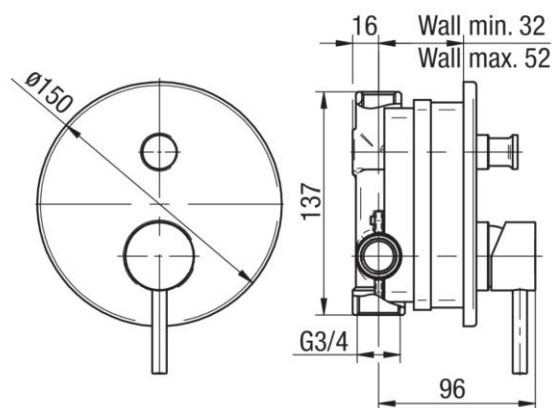

Series Cannoli Gun Metal

Concealed bathtub and shower mixer tap

Code	Cartridge	Flow class	Connection	EAN13
2424890-GMV	cartridge Φ 35	B/B	G1/2xG3/4	5902273585121

Product usage:

For use in with cold and hot water systems in buildings

Type:

Shower mixers

Guarantee:

25-year

Technical data/Operating parameters:Recommended working pressure: 0,1-0,5 MPa,
Max temperature: 70°C**Used materials:**

brass

Finish:

gun metal