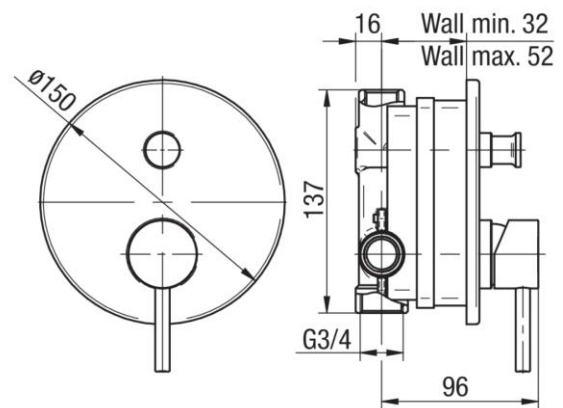

Series Cannoli Brushed Gold

Concealed bathtub and shower mixer tap

Code	Cartridge	Flow class	Connection	EAN13
2424890-BAPV	cartridge Φ 35	B/B	G1/2xG3/4	5902273585107

Product usage:

For use in with cold and hot water systems in buildings

Type:

Shower mixers

Guarantee:

25-year

Technical data/Operating parameters:Recommended working pressure: 0,1-0,5 MPa,
Max temperature: 70°C**Used materials:**

brass

Finish:

brushed gold PVD