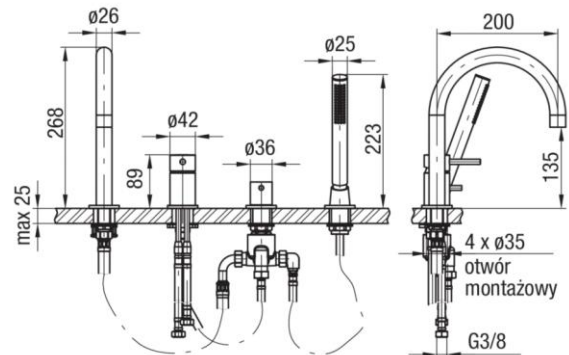

Series Cannoli Black

4-hole bath mixer with accessories

Code	Cartridge	Flow class	Hoses	EAN13
2424880-MBK	cartridge $\Phi 35$	B/S	G3/8	5902273585060

Product usage:

For use in with cold and hot water systems in buildings

Type:

Bath mixers

Guarantee:

25-year

Technical data/Operating parameters:

Recommended working pressure: 0,1-0,5 MPa,
Max temperature: 70°C

Used materials:

brass