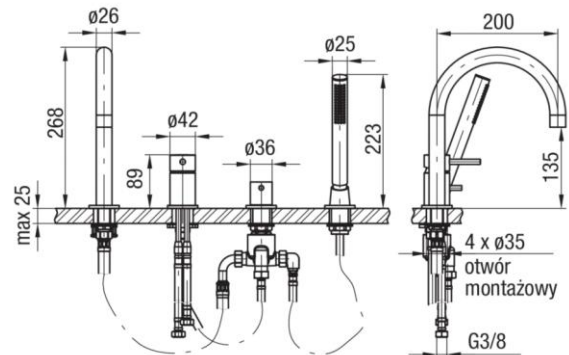

Series Cannoli Gun Metal

4-hole bath mixer with accessories

Code	Cartridge	Flow class	Hoses	EAN13
2424880-GMV	cartridge $\Phi 35$	B/S	G3/8	5902273585053

Product usage:

For use in with cold and hot water systems in buildings

Type:

Bath mixers

Guarantee:

25-year

Technical data/Operating parameters:

Recommended working pressure: 0,1-0,5 MPa,
Max temperature: 70°C

Used materials:

brass