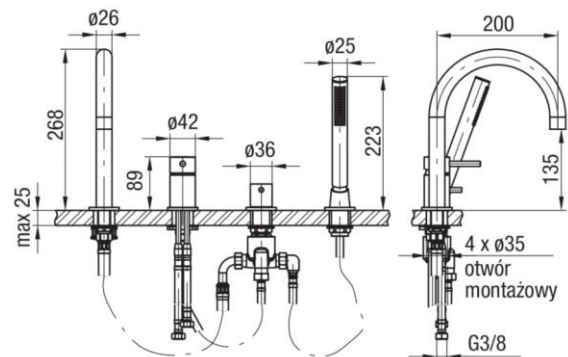

Series Cannoli Brushed Gold

4-hole bath mixer with accessories

Code	Cartridge	Flow class	Hoses	EAN13
2424880-BAPV	cartridge $\Phi 35$	B/S	G3/8	5902273585015

Product usage:

For use in with cold and hot water systems in buildings

Type:

Bath mixers

Guarantee:

25-year

Technical data/Operating parameters:

Recommended working pressure: 0,1-0,5 MPa,
Max temperature: 70°C

Used materials:

brass

Finish:

brushed gold PVD