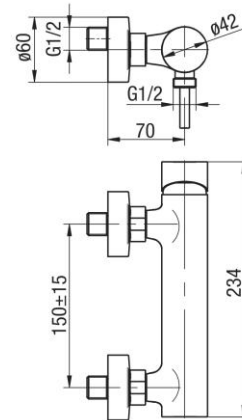

Series Cannoli Gun Metal

Wall mounted shower mixer (without accessories)

Code	Cartridge	Flow class	Connection	EAN13
2424870-GMV	cartridge Φ 35	B	G1/2	5902273584957

Product usage:

For use in with cold and hot water systems in buildings

Type:

Shower mixers

Guarantee:

25-year

Technical data/Operating parameters:Recommended working pressure: 0,1-0,5 MPa,
Maximum temperature: 70°C**Used materials:**

brass

Finish:

gun metal