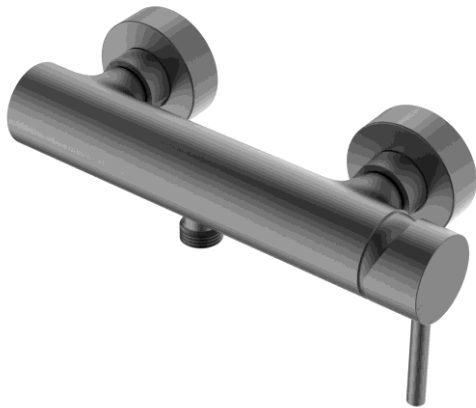

Series Cannoli Gun Metal

Wall mounted shower mixer (without accessories)

Code	Cartridge	Flow class	Connection	EAN13
2424870-GMV	cartridge Φ 35	B	G1/2	5902273584957

Product usage:

For use in with cold and hot water systems in buildings

Type:

Shower mixers

Guarantee:

25-year

Technical data/Operating parameters:Recommended working pressure: 0,1-0,5 MPa,
Maximum temperature: 70°C**Used materials:**

brass

Finish:

gun metal