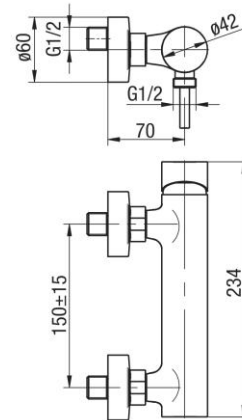

**Series Cannoli Brushed Gold**

Wall mounted shower mixer (without accessories)

Code	Cartridge	Flow class	Connection	EAN13
2424870-BAPV	cartridge $\Phi 35$	B	G1/2	5902273584919

**Product usage:**

For use in with cold and hot water systems in buildings

**Type:**

Shower mixers

**Guarantee:**

25-year

**Technical data/Operating parameters:**Recommended working pressure: 0,1-0,5 MPa,  
Maximum temperature: 70°C**Used materials:**

brass

**Finish:**

brushed gold PVD