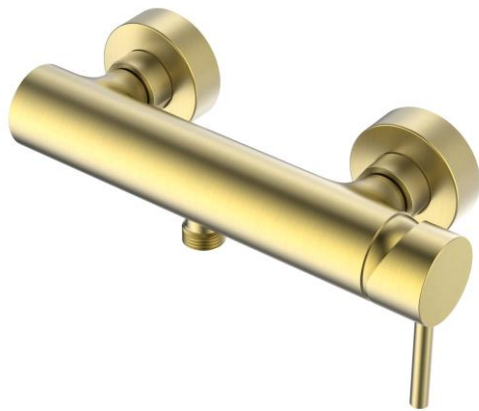

**Series Cannoli Brushed Gold**

Wall mounted shower mixer (without accessories)

Code	Cartridge	Flow class	Connection	EAN13
2424870-BAPV	cartridge $\Phi 35$	B	G1/2	5902273584919

**Product usage:**

For use in with cold and hot water systems in buildings

**Type:**

Shower mixers

**Guarantee:**

25-year

**Technical data/Operating parameters:**Recommended working pressure: 0,1-0,5 MPa,  
Maximum temperature: 70°C**Used materials:**

brass

**Finish:**

brushed gold PVD