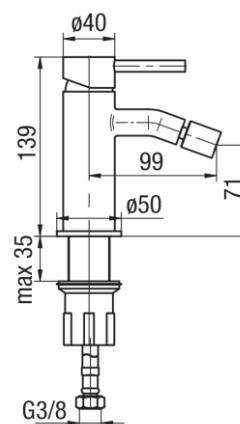

**Series Cannoli Black**

Bidet mixer with pop-up drain

Code	Cartridge	Flow class	Hoses	EAN13
2424850-MBK	cartridge $\Phi$ 26	Z	G3/8	5902273584773

**Product usage:**

For use in with cold and hot water systems in buildings

**Type:**

Bidet mixers

**Guarantee:**

25-year

**Technical data/Operating parameters:**Recommended working pressure: 0,1-0,5 MPa,  
Max temperature: 70°C**Used materials:**

brass

**Finish:**

matt black