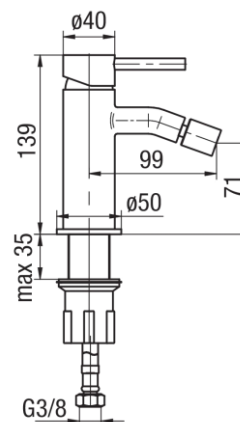

**Series Cannoli Gun Metal**

Bidet mixer with pop-up drain

Code	Cartridge	Flow class	Hoses	EAN13
2424850-GMV	cartridge $\Phi 26$	Z	G3/8	5902273584759

**Product usage:**

For use in with cold and hot water systems in buildings

**Type:**

Bidet mixers

**Guarantee:**

25-year

**Technical data/Operating parameters:**Recommended working pressure: 0,1-0,5 MPa,  
Max temperature: 70°C**Used materials:**

brass

**Finish:**

gun metal