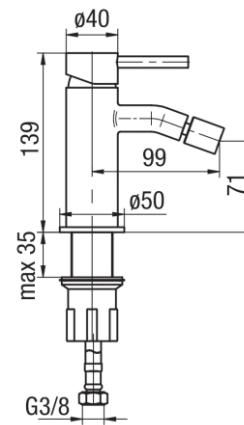

**Series Cannoli**

Bidet mixer with pop-up drain

Code	Cartridge	Flow class	Hoses	EAN13
2424850-CHR	cartridge $\Phi$ 26	Z	G3/8	5902273584735

**Product usage:**

For use in with cold and hot water systems in buildings

**Type:**

Bidet mixers

**Guarantee:**

25-year

**Technical data/Operating parameters:**Recommended working pressure: 0,1-0,5 MPa,  
Max temperature: 70°C**Used materials:**

brass

**Finish:**

chrome