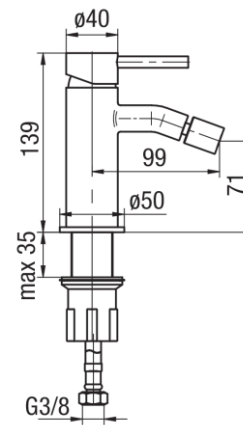

Series Cannoli Brushed Gold

Bidet mixer with pop-up drain

Code	Cartridge	Flow class	Hoses	EAN13
2424850-BAPV	cartridge $\Phi 26$	Z	G3/8	5902273584711

Product usage:

For use in with cold and hot water systems in buildings

Type:

Bidet mixers

Guarantee:

25-year

Technical data/Operating parameters:Recommended working pressure: 0,1-0,5 MPa,
Max temperature: 70°C**Used materials:**

brass

Finish:

brushed gold PVD